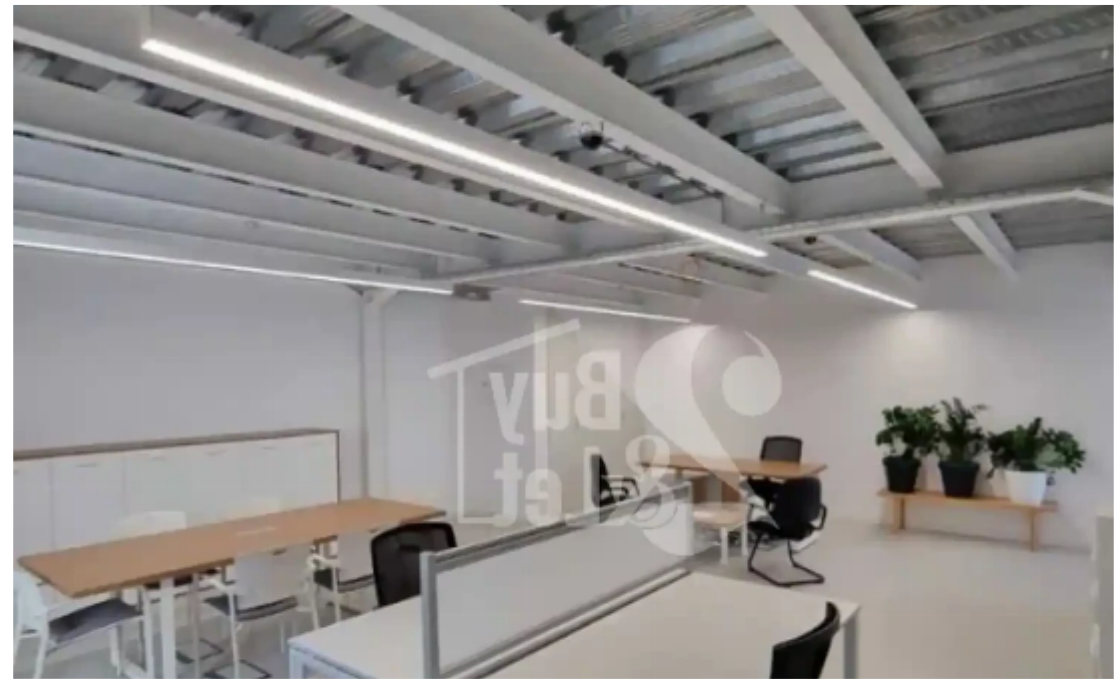

Primetech office suites €2.850

Limassol, Lyceum-Petros-And-Pavlos-3085 , Cyprus

Offered at: € 2,850

Estate ID: 40713

Ref: ba5263141

NET internal area: **120**

Available from: **2024-05-23**

Offered at: **2,850**

Type: **Office**

Year of build: **2024**

Optionally Furnished 2 Covered Parking Construction Year: 2024 Alarm Secure Door Air Condition Reception Kitchenette Conference Areas Internal Area: 120m²...

Estate on map: