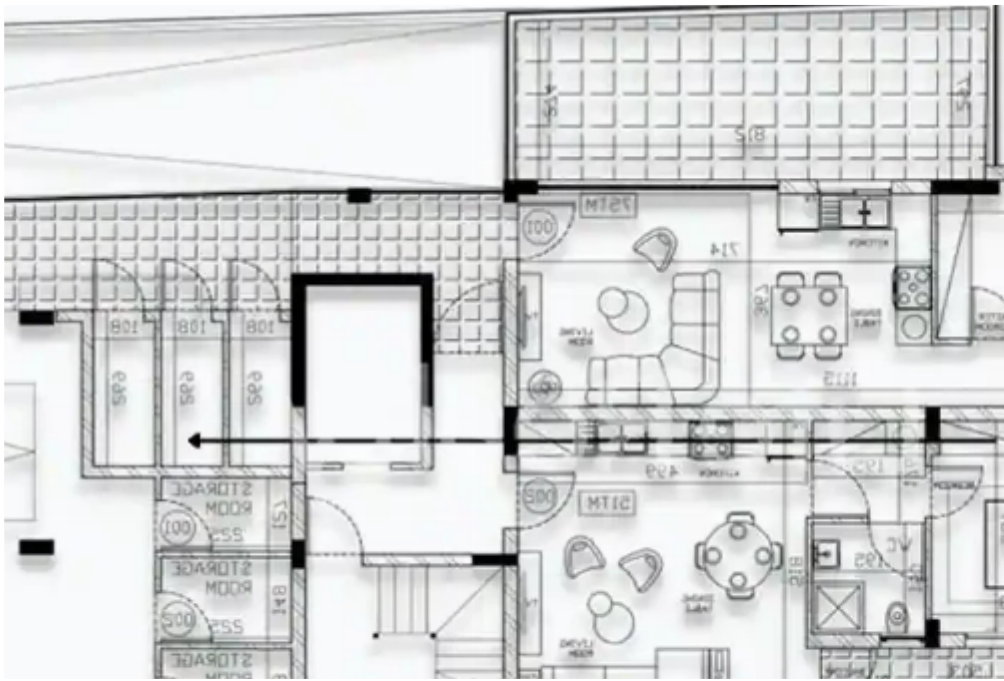

## 2-bedroom apartment for sale

Limassol, Era-Apollon-Petros-And-Pavlos-3075 , Cyprus

**Offered at:** € 300,000

**Estate ID:** 40833

**Ref:** ba5261722

Bathrooms: **2**

Bedrooms: **2**

Parking spaces: **Covered cars**

Available from: **2024-05-23**

Offered at: **300,000**

Type: **Apartment**

""""""This outstanding three-floor building, comprising 8 exquisite apartments, is situated in the popular area Petrou & Pavlou in Limassol. Featuring top-quality finishes, it stands as an attractive property for potential buyers. These apartments are conveniently close to schools, banks, and markets.