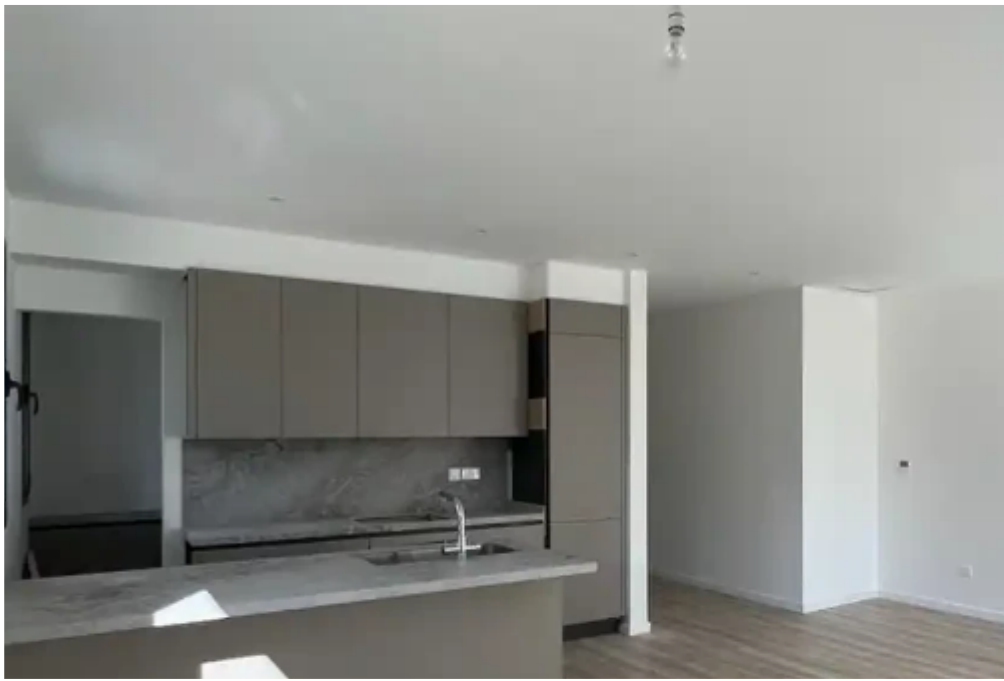

2-bedroom apartment f?r s?le

Limassol, Lanitio-School-Agios-Nektarios-3090 , Cyprus

Offered at: € 450,000

Estate ID: 41312

Ref: ba5264647

Bathrooms: **2**

Bedrooms: **2**

Available from: **2024-05-24**

Offered at: **450,000**

Type: **Apartment**

*****14610 The new residence is a modern building located in the heart of Limassol, Cyprus. The location offers residents access to all the amenities and attractions of the city, including high-end shops, restaurants, bars, and cultural landmarks. Additionally, the property is only a few minutes away from the seafront, providing the perfect blend of city and beach living. Only five luxurious apartments are available in this upscale development, making for a cozy and upscale living environment. The building's modern style and luxurious finishes, as well as each apartment's individual design, provide a special fusion of elegance and practicality. The ideal choice for those looking ...