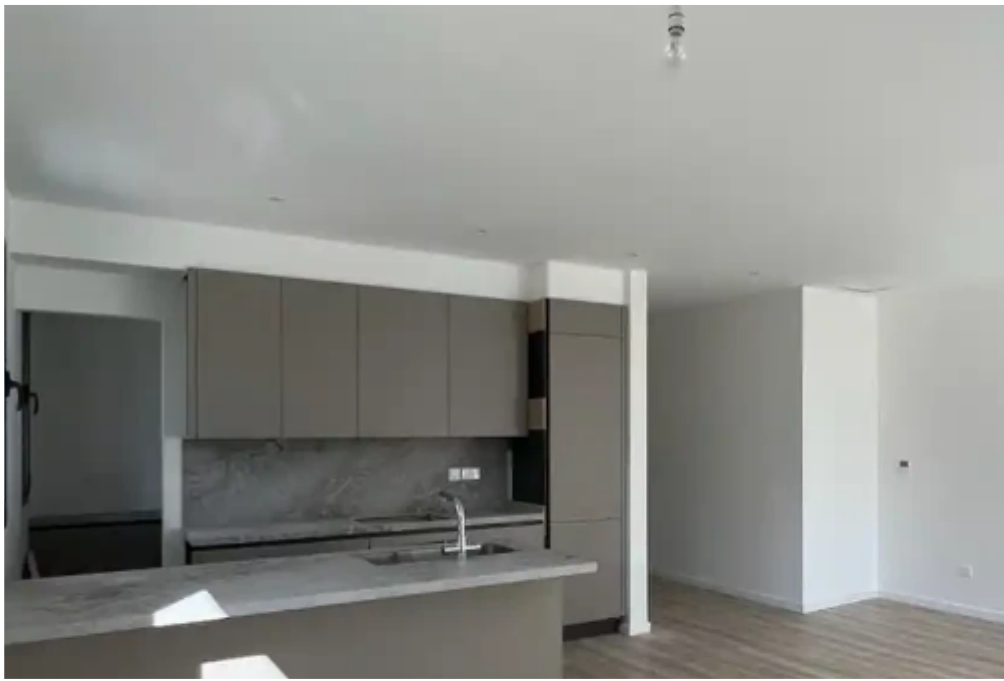

2-bedroom apartment f?r s?le

€450.000

Limassol, Lanitio-School-Agios-Nektarios-3090 , Cyprus

Offered at: € 450,000

Estate ID: 41312

Ref: ba5264647

NET internal area: **100**

Bathrooms: **2**

Bedrooms: **2**

Available from: **2024-05-24**

Offered at: **450,000**

Type: **Apartment**

.....14610 The new residence is a modern building located in the heart of Limassol, Cyprus. The location offers residents access to all the amenities and attractions of the city, including high-end shops, restaurants, bars, and cultural landmarks. Additionally, the property is only a few minutes away from the seafront, providing the perfect blend of city and beach living. Only five luxurious apartments are available in this upscale development, making for a cozy and upscale living environment. The building's modern style and luxurious finishes, as well as each apartment's individual design, provide a special fusion of elegance and practicality. The ideal choice for those looking ...