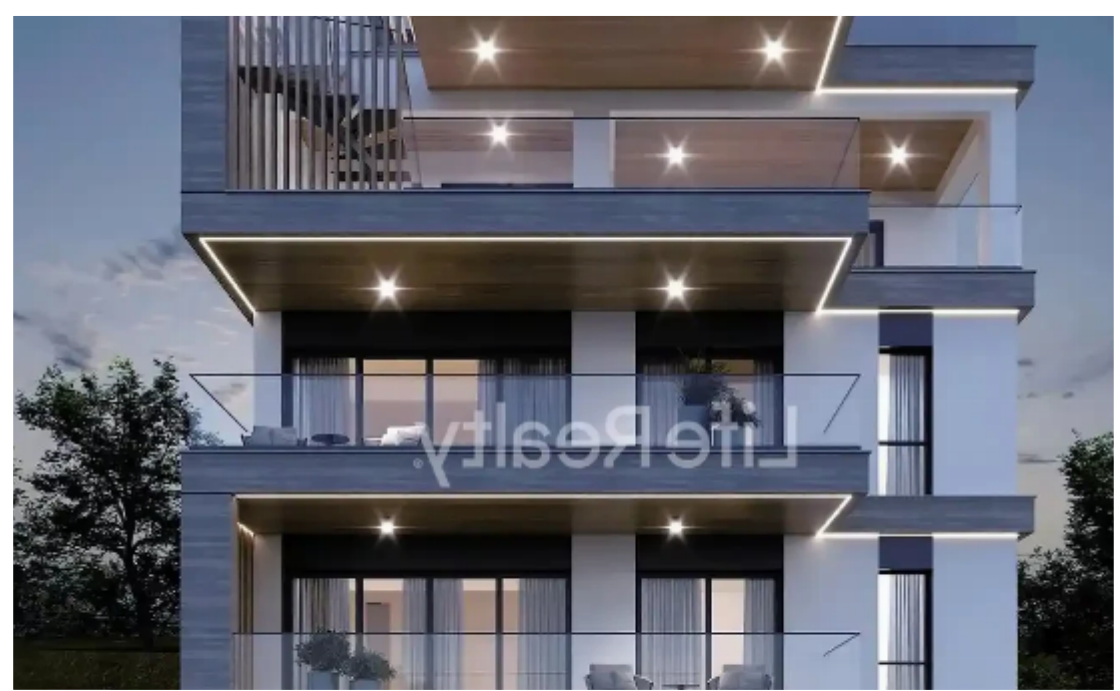

2-bedroom apartment f?r s?le

Limassol, Super-Home-Center-Timou-Prodromou-Mesa-Geitonia-4004 , Cyprus

Offered at: € 453,000

Estate ID: 42224

Ref: ba5265112

Bathrooms: **2**

Bedrooms: **2**

Parking spaces: **Covered cars**

Available from: **2024-05-28**

Offered at: **453,000**

Type: **Apartment**

.....Introducing this amazing three-floor building, featuring six apartments and one penthouse, nestled in the most luxurious and desirable area, Germasogeia in Limassol. Conveniently close to many amenities, it's just a quick 10-minute drive from Limassol city center and offers easy access to the highway within a 3-minute drive. With its high-quality finishes, these apartments provide both renters and potential buyers a unique opportunity to live in a luxurious and beautiful area. Located near main roads in the Germasogeia area, it's only a short 7-minute drive from the beach and conveniently situated near schools, banks, and markets. This prime location ensures a blend of c...