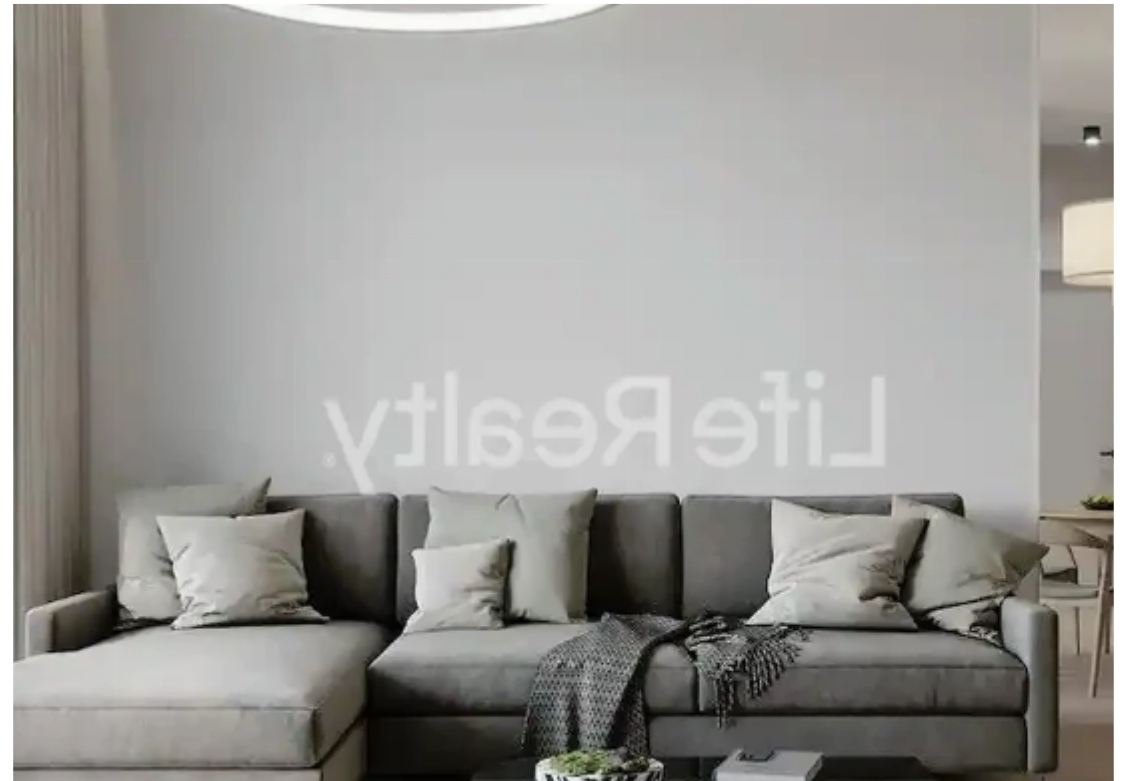

## 1-bedroom apartment for sale

**€299.300**

Limassol, Panthea-Mesa-Geitonia-4007 , Cyprus

**Offered at:** € 299,300

**Estate ID:** 42233

**Ref:** ba5264848

NET internal area: **55**

Bathrooms: **1**

Bedrooms: **1**

Parking spaces: **Covered cars**

Available from: **2024-05-28**

Offered at: **299,300**

Type: **Apartment**

Presenting this impressive four-floor building featuring sixteen apartments, located in the upscale area of Mesa Geitonia in Limassol. Situated just a five-minute drive from Limassol city center and less than five minutes from the highway, it offers convenient access to numerous amenities. Designed and constructed with carefully attention to detail, this building appeals to both renters and potential buyers. Positioned in a serene area, it offers a luxurious and convenient lifestyle. With outstanding features and amenities, this building ensures a life of luxury and quality. The apartments are near schools, shops, banks, and other essential services makes it an ideal choice for t...

# Estate on map:

Life Realty

A modern bedroom with a bed, two bedside tables, and two lamps. A large, semi-transparent watermark reading "Life Realty" is centered over the image. The room features a bed with a grey duvet and pillows, two bedside tables with black lamps, and a window with light-colored curtains. The overall aesthetic is minimalist and contemporary.