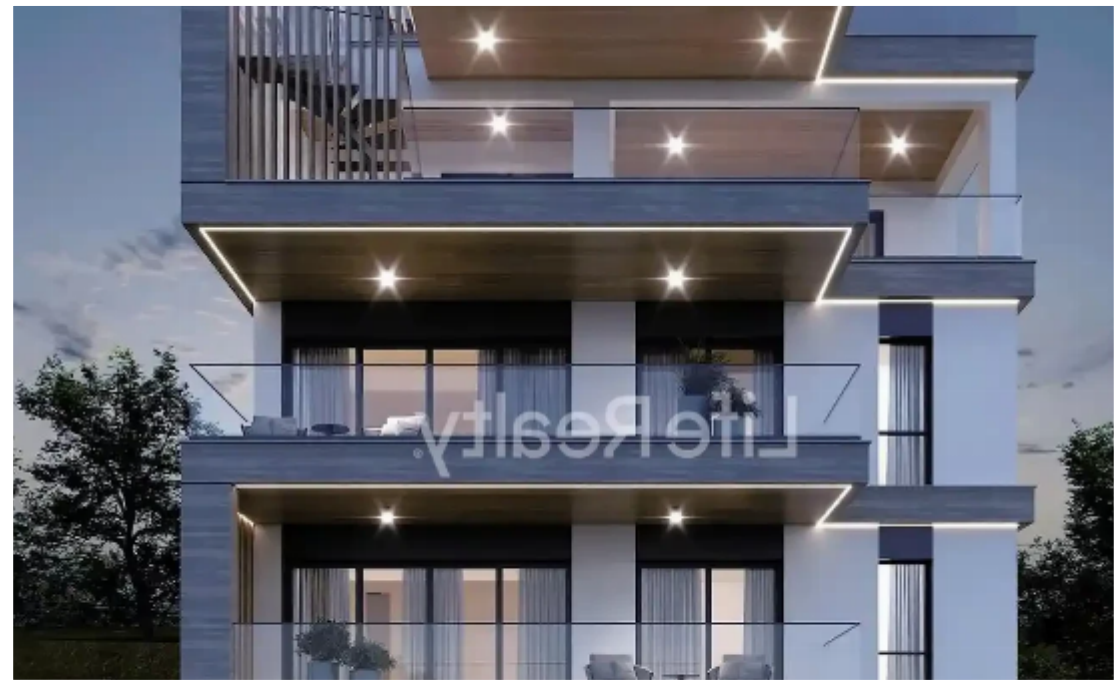

1-bedroom apartment f?r s?le

€342.800

Limassol, Super-Home-Center-Timou-Prodromou-Mesa-Geitonia-4004 , Cyprus

Offered at: € 342,800

Estate ID: 42234

Ref: ba5264847

NET internal area: **62**

Bathrooms: **1**

Bedrooms: **1**

Parking spaces: **Covered cars**

Available from: **2024-05-28**

Offered at: **342,800**

Type: **Apartment**

Introducing this amazing three-floor building, featuring six apartments and one penthouse, nestled in the most luxurious and desirable area, Germasogeia in Limassol. Conveniently close to many amenities, it's just a quick 10-minute drive from Limassol city center and offers easy access to the highway within a 3-minute drive. With its high-quality finishes, these apartments provide both renters and potential buyers a unique opportunity to live in a luxurious and beautiful area. Located near main roads in the Germasogeia area, it's only a short 7-minute drive from the beach and conveniently situated near schools, banks, and markets. This prime location ensures a blend of c...