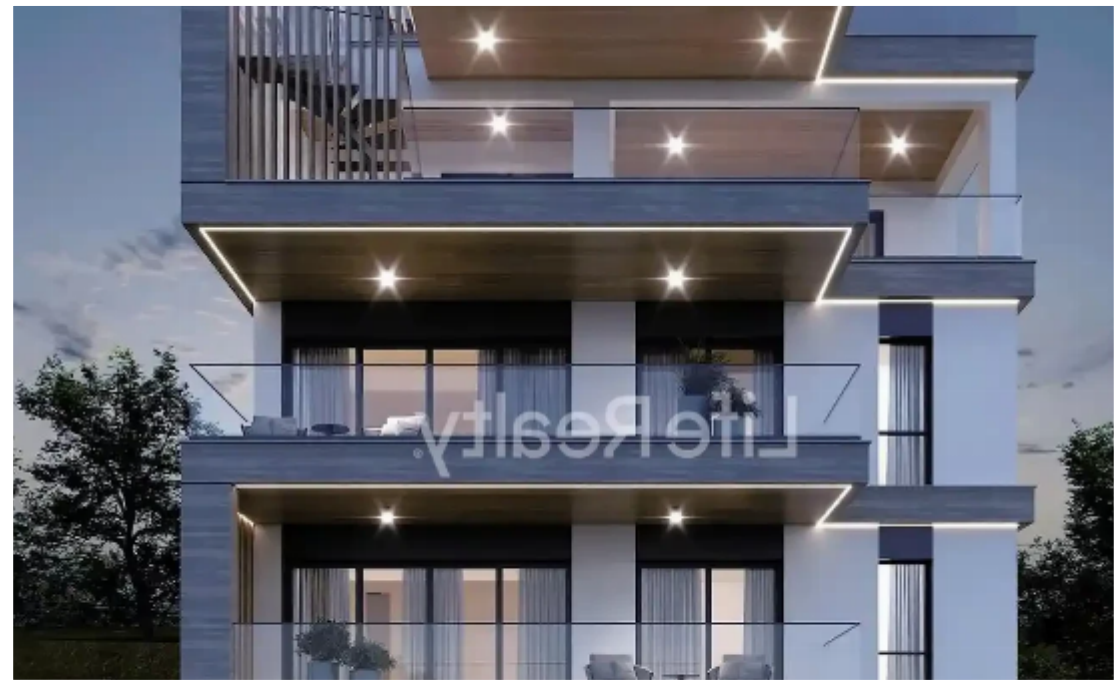

1-bedroom apartment for sale

Limassol, Super-Home-Center-Timou-Prodromou-Mesa-Geitonia-4004 , Cyprus

Offered at: € 342,800

Estate ID: 42234

Ref: ba5264847

Bathrooms: **1**

Bedrooms: **1**

Parking spaces: **Covered cars**

Available from: **2024-05-28**

Offered at: **342,800**

Type: **Apartment**

.....Introducing this amazing three-floor building, featuring six apartments and one penthouse, nestled in the most luxurious and desirable area, Germasogeia in Limassol. Conveniently close to many amenities, it's just a quick 10-minute drive from Limassol city center and offers easy access to the highway within a 3-minute drive. With its high-quality finishes, these apartments provide both renters and potential buyers a unique opportunity to live in a luxurious and beautiful area. Located near main roads in the Germasogeia area, it's only a short 7-minute drive from the beach and conveniently situated near schools, banks, and markets. This prime location ensures a blend of c...