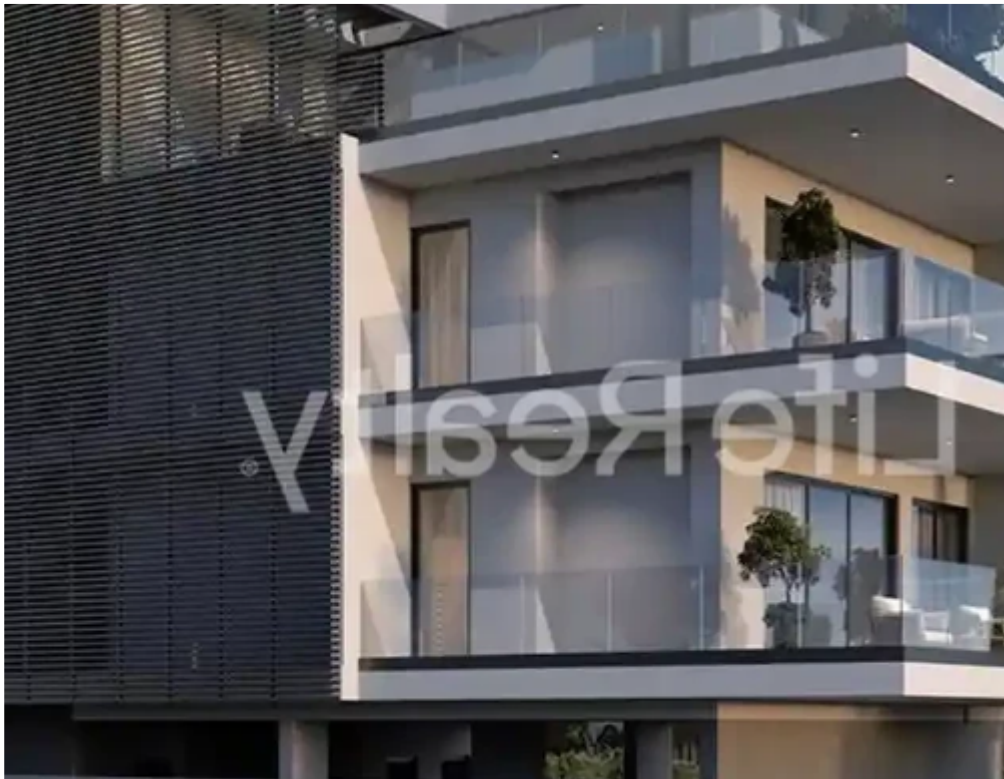

1-bedroom apartment f?r s?le

€265.000

Limassol, Linopetra-School-Agios-Stylianos-Agios-Athanasios-4102 ,
Cyprus

Offered at: € 265,000

Estate ID: 42721

Ref: ba5272604

NET internal area: **50**

Bathrooms: **1**

Bedrooms: **1**

Parking spaces: **Covered cars**

Available from: **2024-05-30**

Offered at: **265,000**

Type: **Apartment**

Presenting this impressive three-story building, featuring six exquisite apartments and a full-floor penthouse, located in the prestigious Linopetra area of Limassol. Conveniently situated just a seven-minute drive from Limassol city center and less than five minutes from the highway, this property offers unparalleled access to a plethora of amenities. Designed and constructed with meticulous attention to detail, it appeals to both discerning renters and potential buyers. Nestled in a tranquil neighborhood, the building promises a luxurious and convenient lifestyle. Boasting outstanding features and top-notch amenities, it ensures a life of sophistication and comfort. Its proxim...