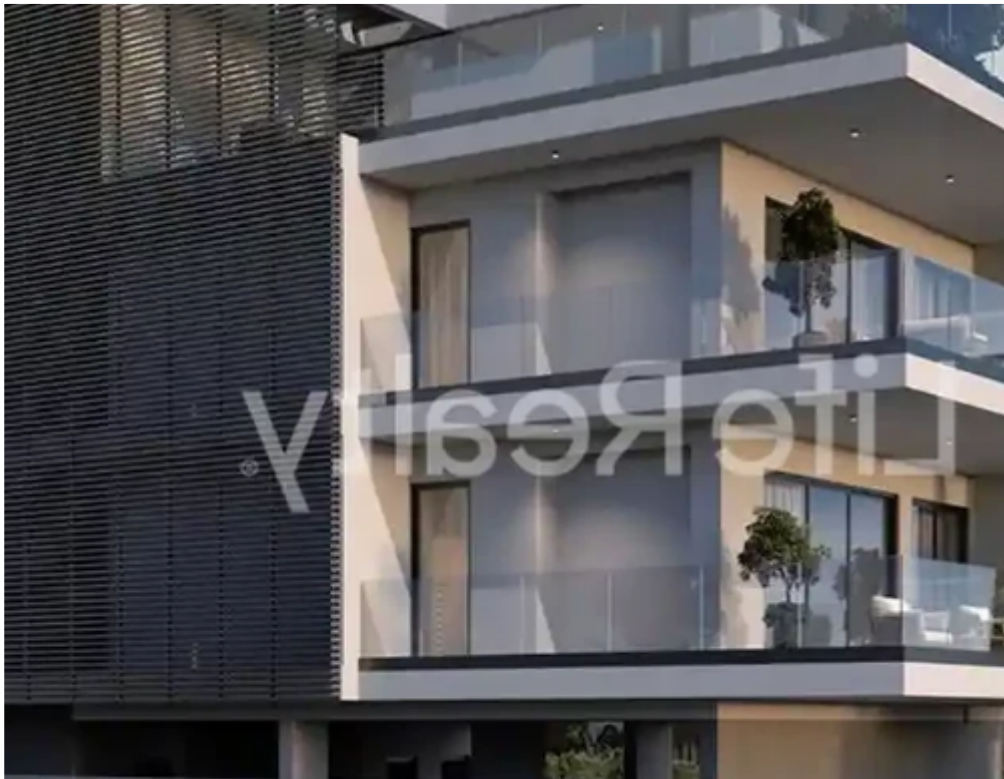

1-bedroom apartment f?r s?le

Limassol, Linopetra-School-Agios-Stylianos-Agios-Athanasios-4102 ,
Cyprus

Offered at: € 265,000

Estate ID: 42721

Ref: ba5272604

Bathrooms: **1**

Bedrooms: **1**

Parking spaces: **Covered cars**

Available from: **2024-05-30**

Offered at: **265,000**

Type: **Apartment**

.....Presenting this impressive three-story building, featuring six exquisite apartments and a full-floor penthouse, located in the prestigious Linopetra area of Limassol. Conveniently situated just a seven-minute drive from Limassol city center and less than five minutes from the highway, this property offers unparalleled access to a plethora of amenities. Designed and constructed with meticulous attention to detail, it appeals to both discerning renters and potential buyers. Nestled in a tranquil neighborhood, the building promises a luxurious and convenient lifestyle. Boasting outstanding features and top-notch amenities, it ensures a life of sophistication and comfort. Its proxim...