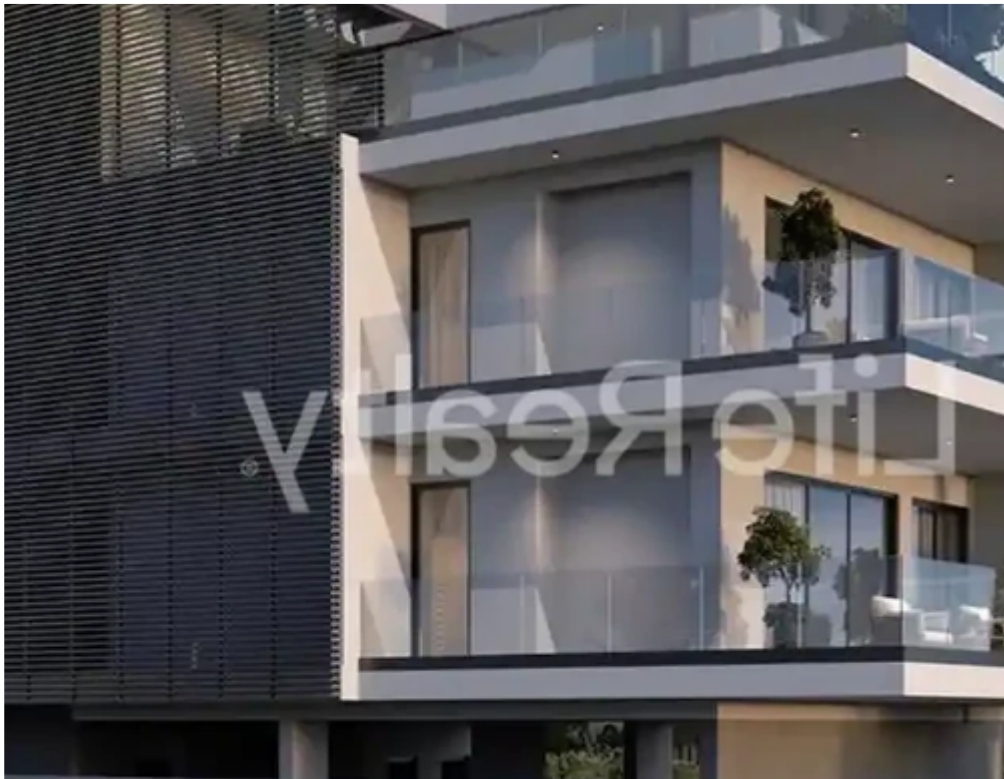

2-bedroom apartment f?r s?le

Limassol, Linopetra-School-Agios-Stylianos-Agios-Athanasios-4102 ,
Cyprus

Offered at: €410,000

Estate ID: 42724

Ref: ba5272605

Bathrooms: **2**

Bedrooms: **2**

Parking spaces: **Covered cars**

Available from: **2024-05-30**

Offered at: **410,000**

Type: **Apartment**

.....Presenting this impressive three-story building, featuring six exquisite apartments and a full-floor penthouse, located in the prestigious Linopetra area of Limassol. Conveniently situated just a seven-minute drive from Limassol city center and less than five minutes from the highway, this property offers unparalleled access to a plethora of amenities. Designed and constructed with meticulous attention to detail, it appeals to both discerning renters and potential buyers. Nestled in a tranquil neighborhood, the building promises a luxurious and convenient lifestyle. Boasting outstanding features and top-notch amenities, it ensures a life of sophistication and comfort. Its proxim...