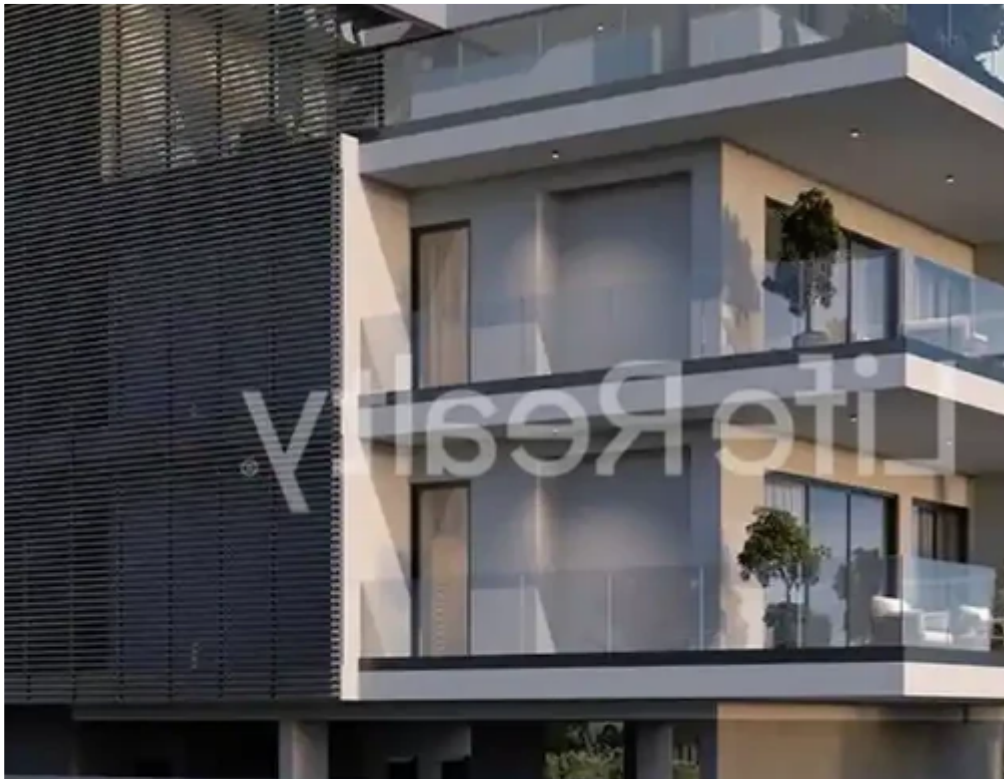

2-bedroom apartment f?r s?le

€410.000

Limassol, Linopetra-School-Agios-Stylianos-Agios-Athanasios-4102 ,
Cyprus

Offered at: € 410,000

Estate ID: 42724

Ref: ba5272605

NET internal area: **84**

Bathrooms: **2**

Bedrooms: **2**

Parking spaces: **Covered cars**

Available from: **2024-05-30**

Offered at: **410,000**

Type: **Apartment**

Presenting this impressive three-story building, featuring six exquisite apartments and a full-floor penthouse, located in the prestigious Linopetra area of Limassol. Conveniently situated just a seven-minute drive from Limassol city center and less than five minutes from the highway, this property offers unparalleled access to a plethora of amenities. Designed and constructed with meticulous attention to detail, it appeals to both discerning renters and potential buyers. Nestled in a tranquil neighborhood, the building promises a luxurious and convenient lifestyle. Boasting outstanding features and top-notch amenities, it ensures a life of sophistication and comfort. Its proxim...