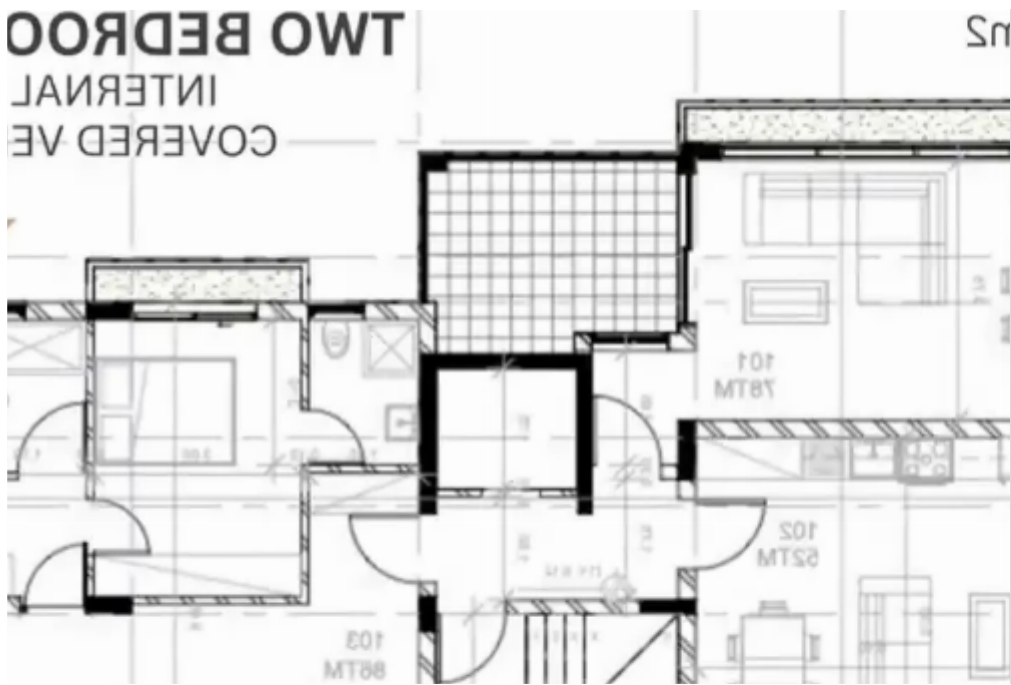

1-bedroom apartment f?r s?le

€195.000

Limassol, Kalogeropouleio-Gymnasium-Kodobathkia-Mesa-Geitonia-4002 , Cyprus

Offered at: € 205,000

Estate ID: 42987

Ref: ba5274431

**TWO BEDROOM
INTERNAL
COVERED VE**

NET internal area: **64**

Bedrooms: **1**

Parking spaces: **Covered cars**

Available from: **2024-05-31**

Offered at: **205,000**

Type: **Apartment**

*****One Bedroom Apartment in the Heart of Petrou Kai Pavlou*****...

Estate on map: