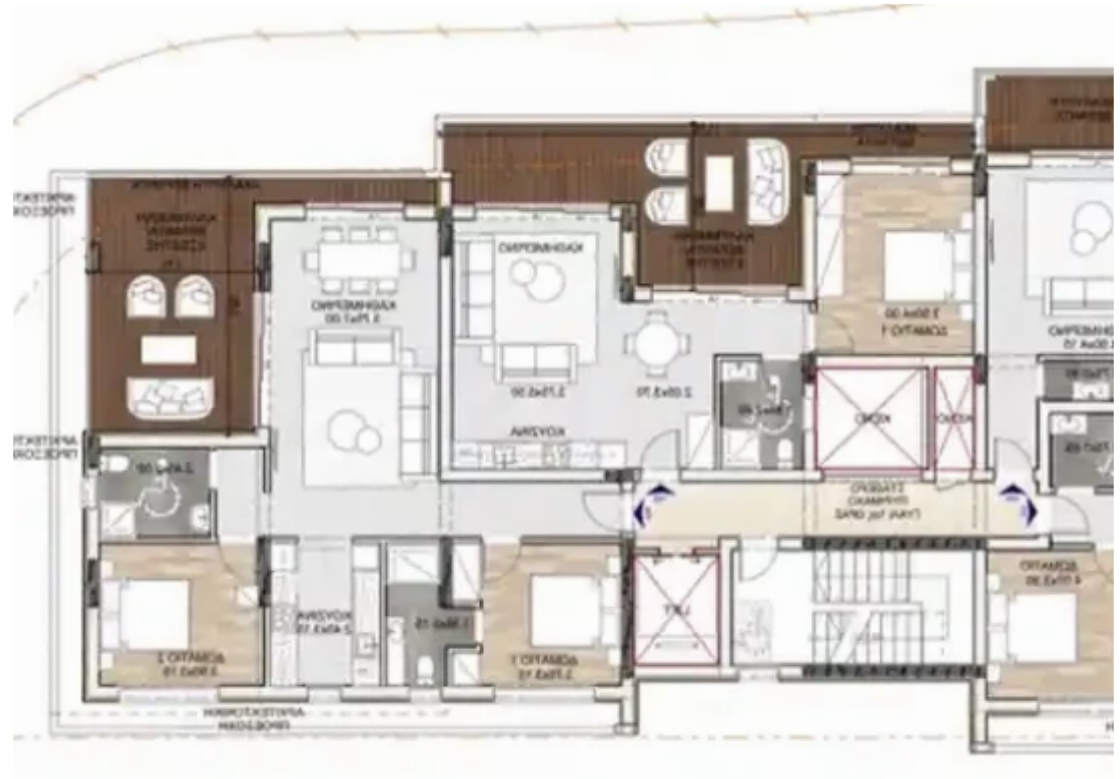

## 2-bedroom apartment f?r s?le

**€325.000**

Limassol, Linopetra-Agios-Stylianos-Agios-Athanasios-4100 , Cyprus

**Offered at:** € 350,000

**Estate ID:** 43239

**Ref:** ba5275574

NET internal area: **127**

Bathrooms: **2**

Bedrooms: **2**

Parking spaces: **Covered cars**

Available from: **2024-06-01**

Offered at: **350,000**

Type: **Apartment**

""""AVRA RESIDENCES (AG.Athanasios Limassol Close Super Home Area Below highway) Flats For Sale ----- Luxury Modern and Spacious 1-2-3 Beds Apartments [?]Excellent Location [?]Modern Design [?]Close to all Amenities [?]High Quality [?]Energy Efficiency A ----- Under Construction Delivery 10/2024 [?] Viewings and Information's"""" ...