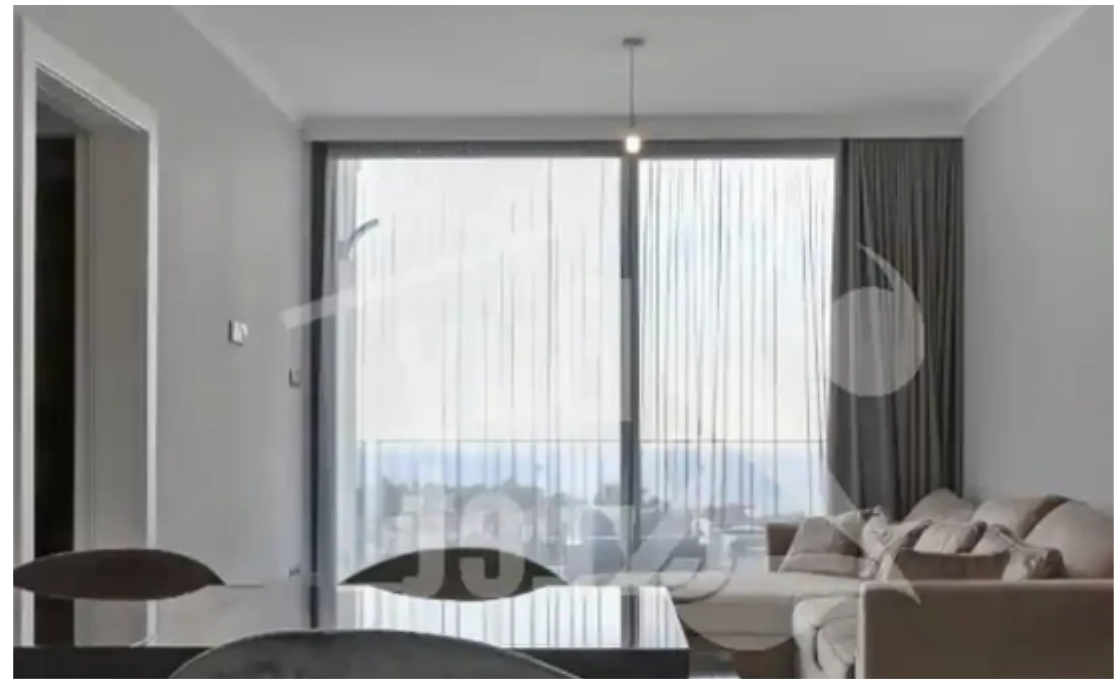

## 2-bedroom penthouse f?r s?le

**€370.000**

Limassol, Parekklesia-4520 , Cyprus

**Offered at:** €370,000

**Estate ID:** 43972

**Ref:** ba5280446

NET internal area: **71**

Bathrooms: **1**

Bedrooms: **2**

Parking spaces: **No cars**

Available from: **2024-06-04**

Offered at: **370,000**

Type: **Penthouse**

Fully Furnished Construction Year: 1999 Renovation Year: 2021 Elevator Common Swimming Pool Tennis Court Title Deed Electrical Appliances Areas  
Internal Area: 71m² Energy Heating Medium: Underfloor Heating...