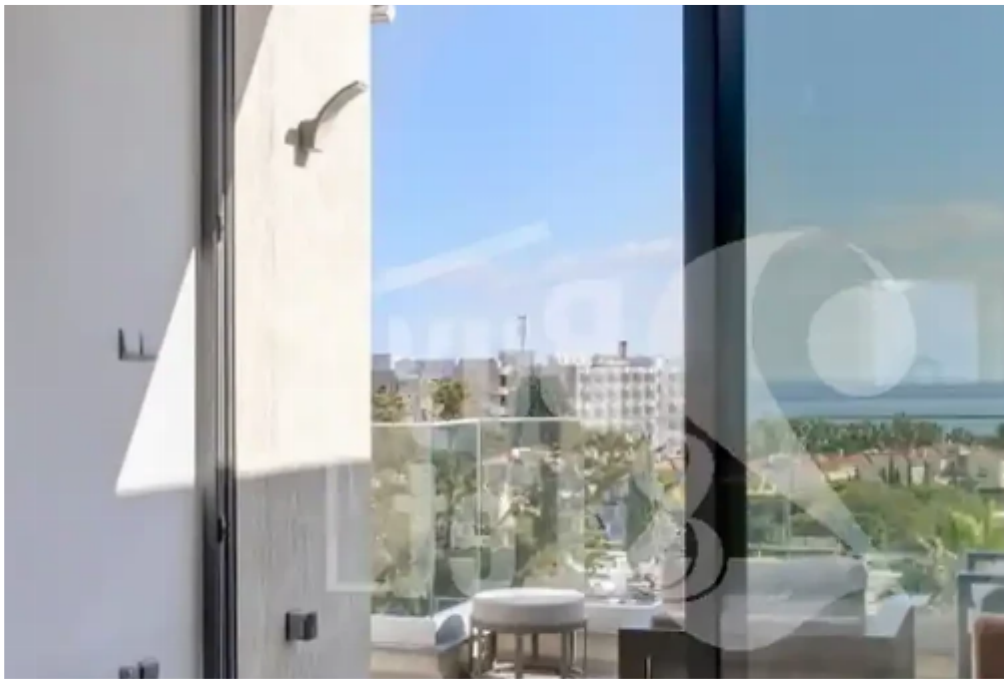

## 2-bedroom penthouse f?r s?le

**€370.000**

Limassol, Parekklesia-4520 , Cyprus

**Offered at:** €370,000

**Estate ID:** 43972

**Ref:** ba5280446

NET internal area: **71**

Bathrooms: **1**

Bedrooms: **2**

Parking spaces: **No cars**

Available from: **2024-06-04**

Offered at: **370,000**

Type: **Penthouse**

Fully Furnished Construction Year: 1999 Renovation Year: 2021 Elevator Common Swimming Pool Tennis Court Title Deed Electrical Appliances Areas  
Internal Area: 71m² Energy Heating Medium: Underfloor Heating...