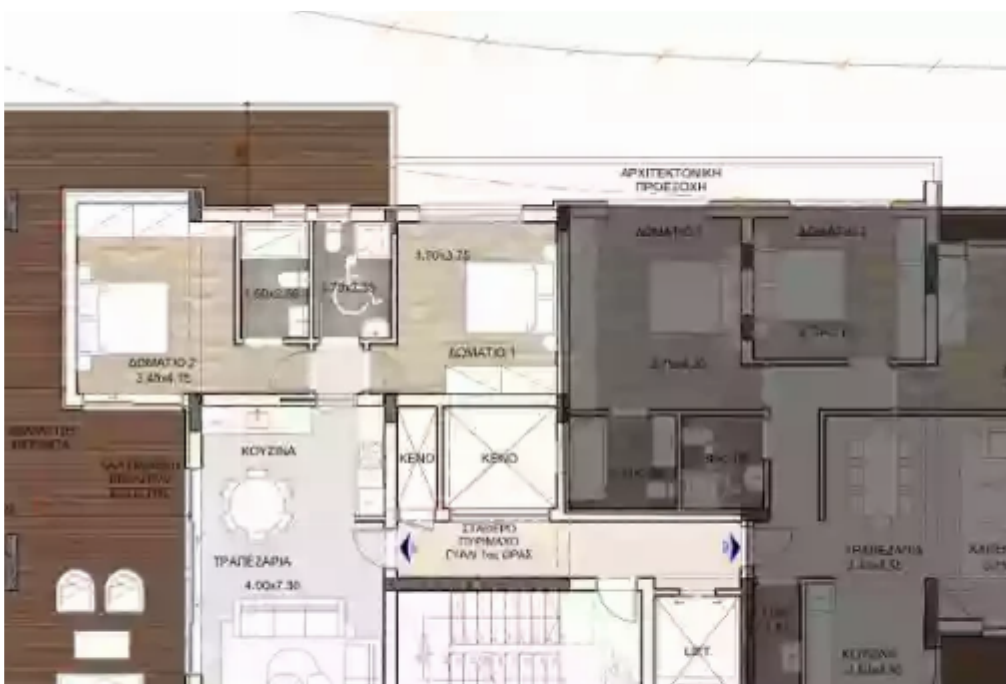

## 3 bedrooms, 80

Limassol, Linopetra-Agios-Stylianos-Agios-Athanasios-4100 , Cyprus

**Offered at:** € 530,000

**Estate ID:** 44636

**Ref:** J4535L2137

NET internal area: **80**

Bathrooms: **3**

Bedrooms: **3**

Parking spaces: **1 cars**

Available from: **2024-06-07**

Offered at: **530,000**

Type: **Apartment**

Veranda: **26 m²**

Price: €530,000 + VAT Key Features: Bedrooms: 3 Bathrooms: 3 Internal Area: 109 m² Covered Veranda: 26 m² Total Gross Area: 210 m² Parking Spaces: 1 Experience the epitome of modern living in this spacious and elegant apartment, offering three generous bedrooms and three stylish bathrooms. With an internal area of 109 m², this apartment provides ample space for comfortable living and sophisticated entertaining. The covered veranda, measuring 26 m², is perfect for enjoying outdoor living, whether for relaxing, dining, or entertaining guests. With a total gross area of 210 m², this apartment offers a seamless blend of indoor and outdoor spaces. Located in a desirable ...