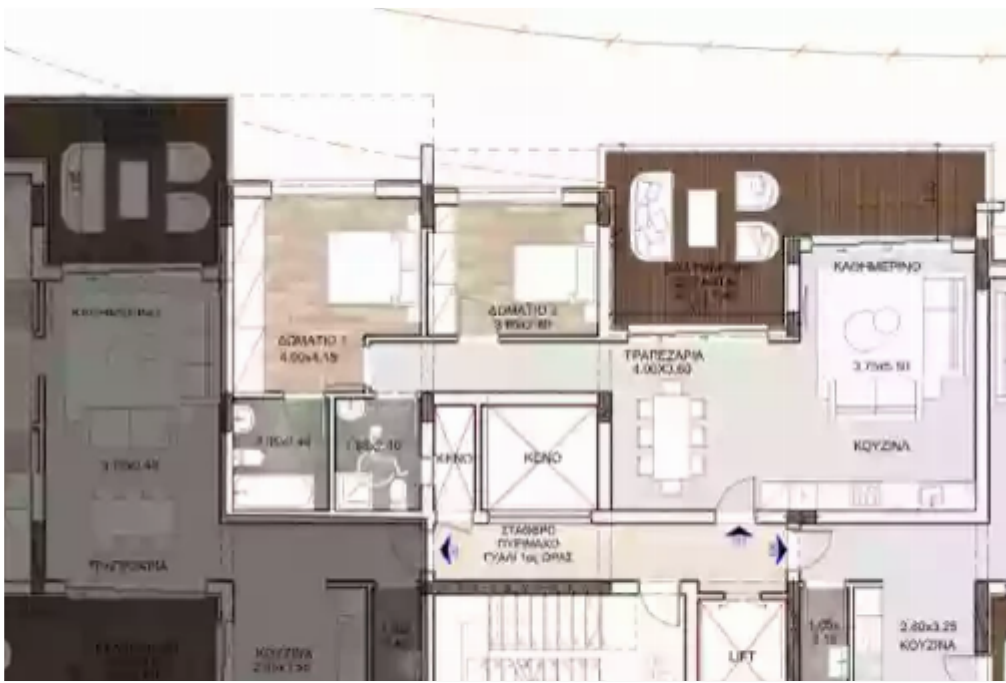

## 2 bedrooms, 88

Limassol, Linopetra-Agios-Stylianos-Agios-Athanasios-4100 , Cyprus

**Offered at:** € 410,000

**Estate ID:** 44640

**Ref:** J4535L2133

NET internal area: **88**

Bathrooms: **2**

Bedrooms: **2**

Parking spaces: **1 cars**

Available from: **2024-06-07**

Offered at: **410,000**

Type: **Apartment**

Veranda: **44 m²**

Apartment for Sale: Unit #201 Price: €410,000 + VAT Key Features: Bedrooms: 2 Bathrooms: 2 Internal Area: 88 m² Covered Veranda: 44 m² Total Gross Area: 150 m² Parking Spaces: 1 This exceptional apartment offers a perfect blend of luxury and comfort, featuring two spacious bedrooms and two modern bathrooms. The internal area of 88 m² includes a stylish open-plan living and dining space, designed for both relaxation and entertaining. The standout feature of this apartment is the expansive covered veranda, measuring 44 m², which provides a fantastic outdoor living area for enjoying the pleasant weather and hosting guests. With a total gross area of 132 m², this apa...