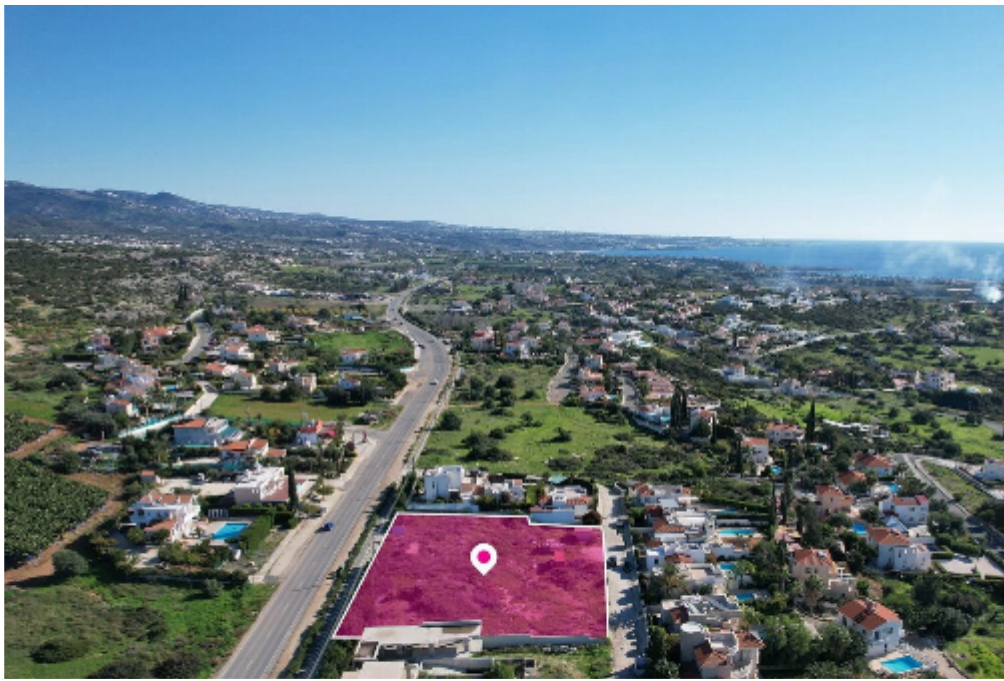

Residential field in Pegeia

Paphos

Paphos, Pegeia-Coral-Bay-Kolpos-Korallion-8575 , Cyprus

Offered at: € 335,000

Estate ID: 44793

Ref: al281

Total plot's-land's area: **3064 m²**

Available from: **2024-06-07**

Offered at: **335,000**

Type: **Agricultural**

Residential field, extending to about 3.064sq.m. in total with an unexhausted building density rights of 558sq.m . The property is rectangularly shaped with a flat surface. Access to the field is via a right of way which is facing the north-east side of the property. Total frontage is approximately 60 m.

Location Coordinates: 34.88051440 32.34973467...

Estate on map: