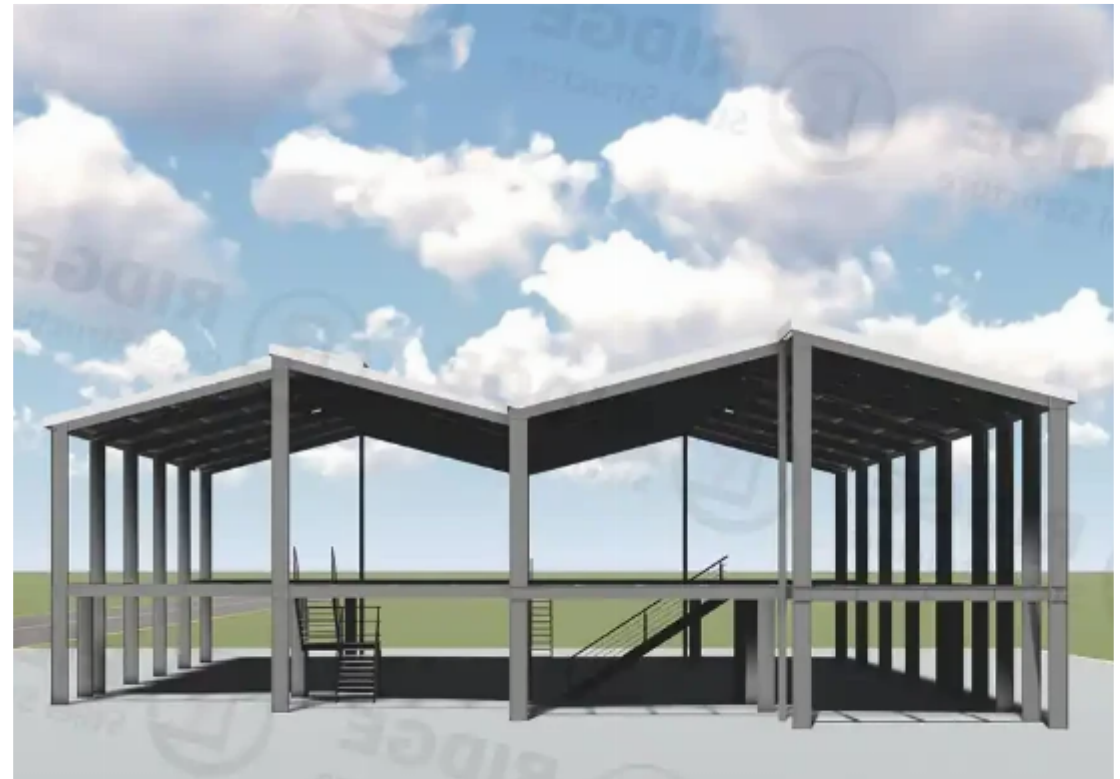

Industrial building €3.500

Limassol, Industrial-Zone-Ypsonas-4193 , Cyprus

Offered at: €3,500

Estate ID: 45155

Ref: ba5286549

NET internal area: **551**

Available from: **2024-06-08**

Offered at: **3,500**

Type: **Warehouse**

Year of build: **2024**

We are offering an exceptional opportunity to rent one or two modern warehouses in the prime Agios Sylas Industrial Area. These warehouses are ideal for businesses seeking a strategic location in Limassol with excellent infrastructure and accessibility. The wherehouses can be rented out as offices also! Walls 10CM heat/cold resistance Sandwich Panels Completion Date: End of 2025 Flexible Plans: The proposed plans can be tailored to meet the specific needs of our tenants. We are committed to ensuring that our facilities support your business operations effectively. Rental Terms: Rent Duration: Long-term rental only, minimum of 8 years This is a unique opportunity to s...