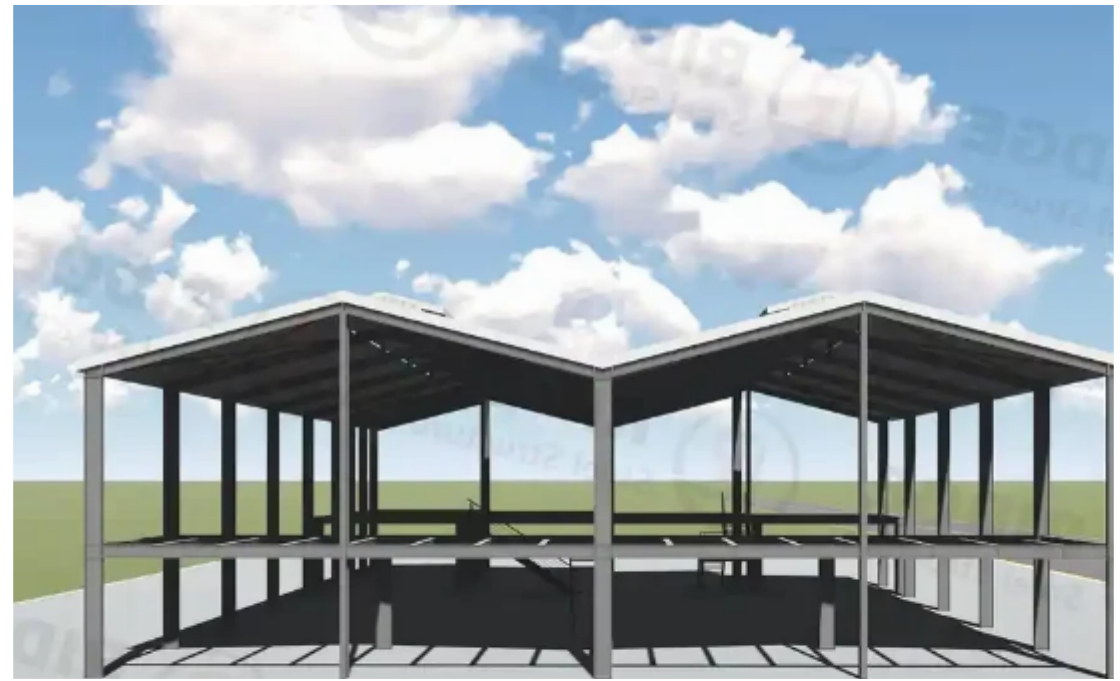

Industrial building €3.500

Limassol, Industrial-Zone-Ypsonas-4193 , Cyprus

Offered at: €3,500

Estate ID: 45155

Ref: ba5286549

NET internal area: **551**

Available from: **2024-06-08**

Offered at: **3,500**

Type: **Warehouse**

Year of build: **2024**

We are offering an exceptional opportunity to rent one or two modern warehouses in the prime Agios Sylas Industrial Area. These warehouses are ideal for businesses seeking a strategic location in Limassol with excellent infrastructure and accessibility. The wherehouses can be rented out as offices also! Walls 10CM heat/cold resistance Sandwich Panels Completion Date: End of 2025 Flexible Plans: The proposed plans can be tailored to meet the specific needs of our tenants. We are committed to ensuring that our facilities support your business operations effectively. Rental Terms: Rent Duration: Long-term rental only, minimum of 8 years This is a unique opportunity to s...