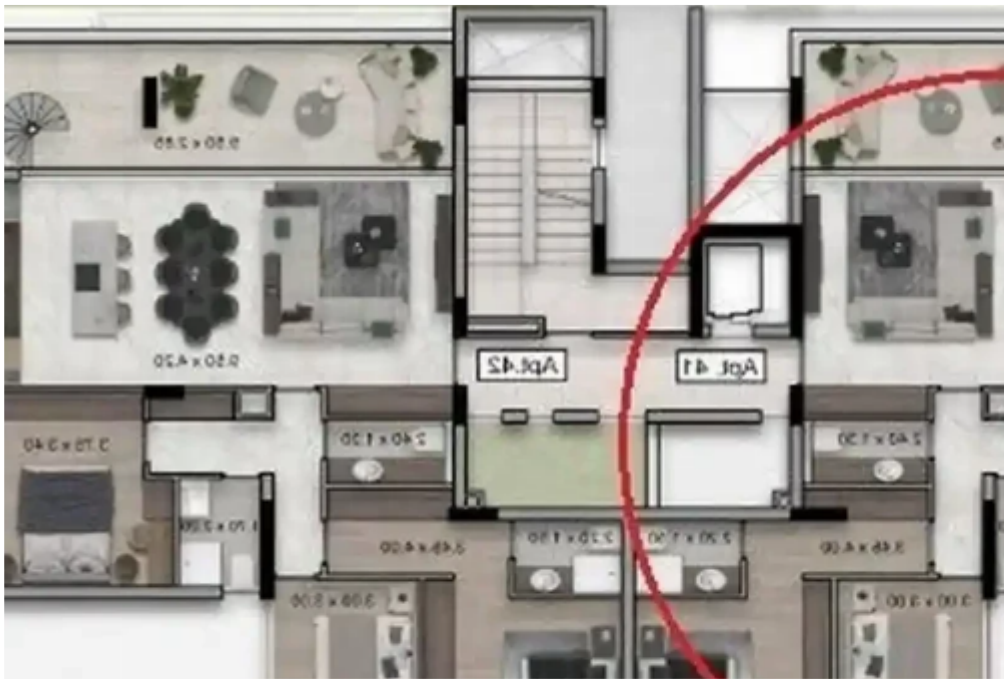

3-bedroom penthouse f?r s?le

Limassol, Panthea-Mesa-Geitonia-4007 , Cyprus

Offered at: € 900,000

Estate ID: 45848

Ref: ba5289672

Bathrooms: **3**

Bedrooms: **3**

Parking spaces: **Covered cars**

Available from: **2024-06-11**

Offered at: **900,000**

Type: **Penthouse**

....."The penthouse is situated in Mesa Geitonia area. The major roads and all urban infrastructure are nearby. The apartment has fully installed air-conditioning units and underfloor heating, as well as aluminum double-glazed windows, and laminated parquet in bedrooms. The owner will enjoy modern design solutions, high-quality installations and spacious roof garden with swimming pool, seating area, barbeque and dining zone. The facilities of complex include a gated entrance, storage room, and covered parking space....."