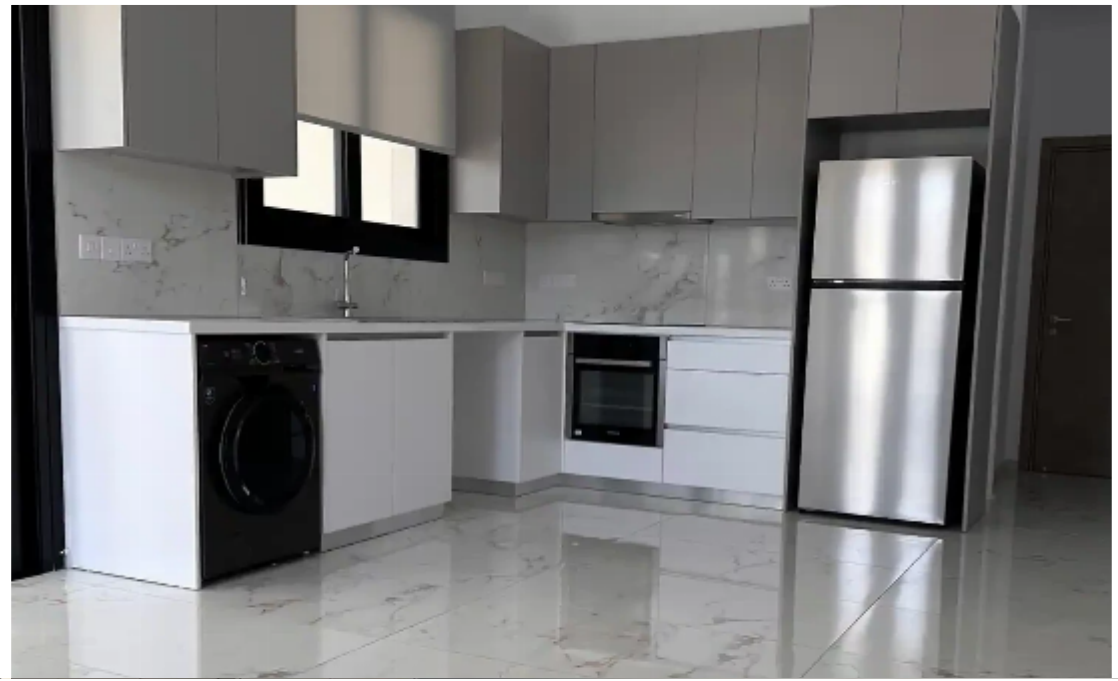

## 1-bedroom apartment to rent

**€1.450**

Limassol, Linopetra-Agios-Stylianos-Agios-Athanasios-4100 , Cyprus

**Offered at:** € 1,450

**Estate ID:** 46042

**Ref:** ba5291552

NET internal area: **96**

Bathrooms: **1**

Bedrooms: **1**

Parking spaces: **Covered cars**

Available from: **2024-06-12**

Offered at: **1,450**

Type: **Apartment**

Brand new 1 bedroom flat for rent with full appliances, A/C blinds at the windows covered parking and storage room near supehome centre below highway. Interior area 57 m and covered veranda 23 m...