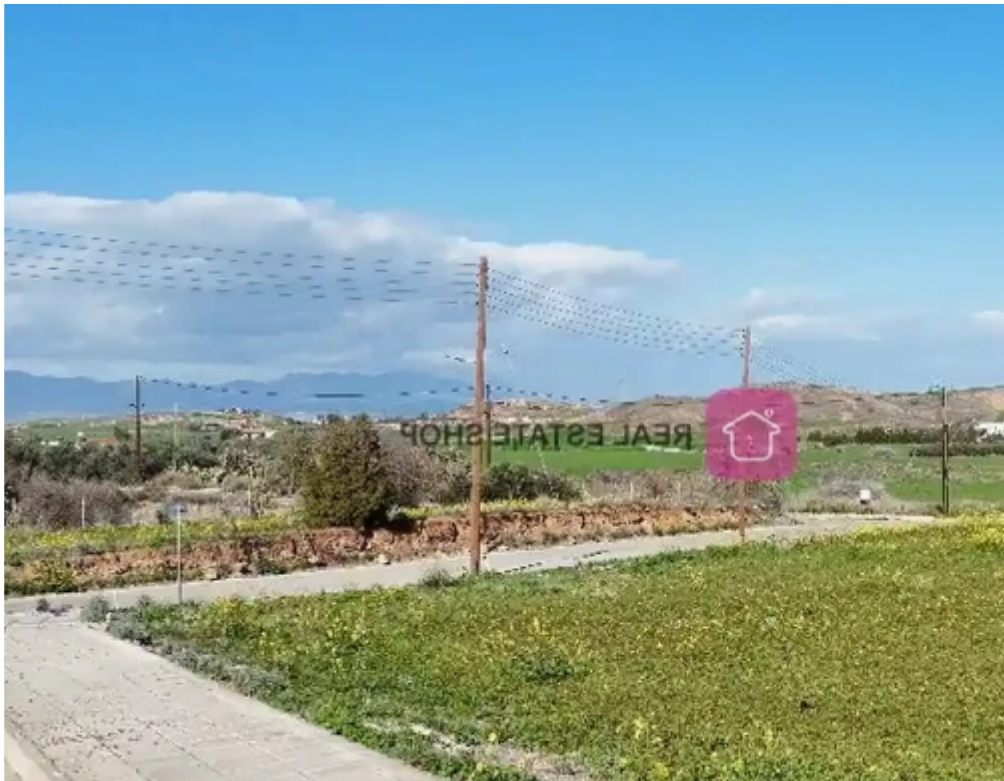

## Residential land 669 m<sup>2</sup>

**€100.000**

Nicosia, Pano-Deftera-2460 , Cyprus

**Offered at:** € 100,000

**Estate ID:** 46441

**Ref:** ba5293286

Total plot's-land's area: **669 m<sup>2</sup>**

Coverage: **25 %**

Available from: **2024-06-13**

Offered at: **100,000**

Type: **Residential**

Plot for sale in Pano Deftera in Grammar School Area. It is located 400 meters (approx.) north of the Nicosia – Palaichori connection road and 700 meters (approx.) west of «The Grammar School». It is a corner plot, has an even surface abuts onto a registered road along its southern and eastern boundary with a frontage of 47 m Planning zone: ?4 Building Coefficient: 40% Coverage Coefficient: 25% Maximum Floors Allowed: 2 Maximum Building Height (m): 8,30...