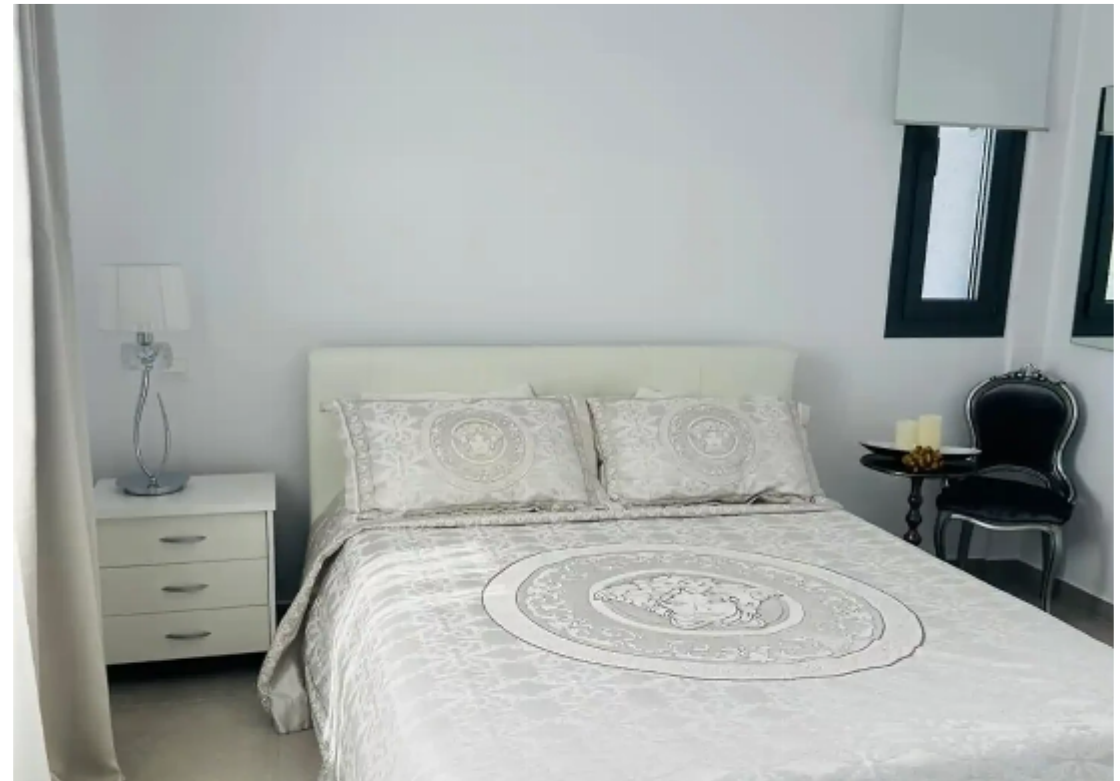

## 2-bedroom apartment f?r s?le

Limassol, Panthea-Grammar-School-Agios-Athanasios-4105 ,  
Cyprus

**Offered at:** € 345,000

**Estate ID:** 46514

**Ref:** ba5292909