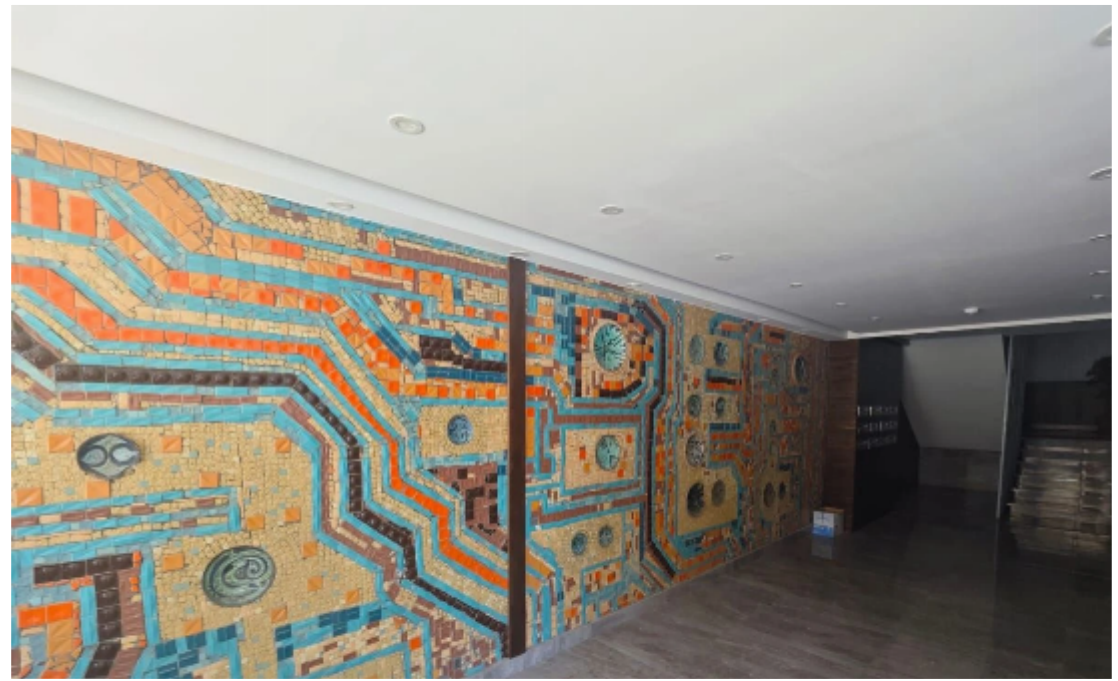

Office for rent

Limassol, Primary-School-St-Mary-School-Agia-Zoni-3031 , Cyprus

Offered at: € 2,400

Estate ID: 46673

Ref: J4548

Available from: **2024-06-14**

Offered at: **2,400**

Type: **Office**

Kriel Court Office 201 For rent Total area 110m2 1 parking 1 toilet Kitchenette Server Ready to move in Rental price €2,400 + VAT...

Estate on map: