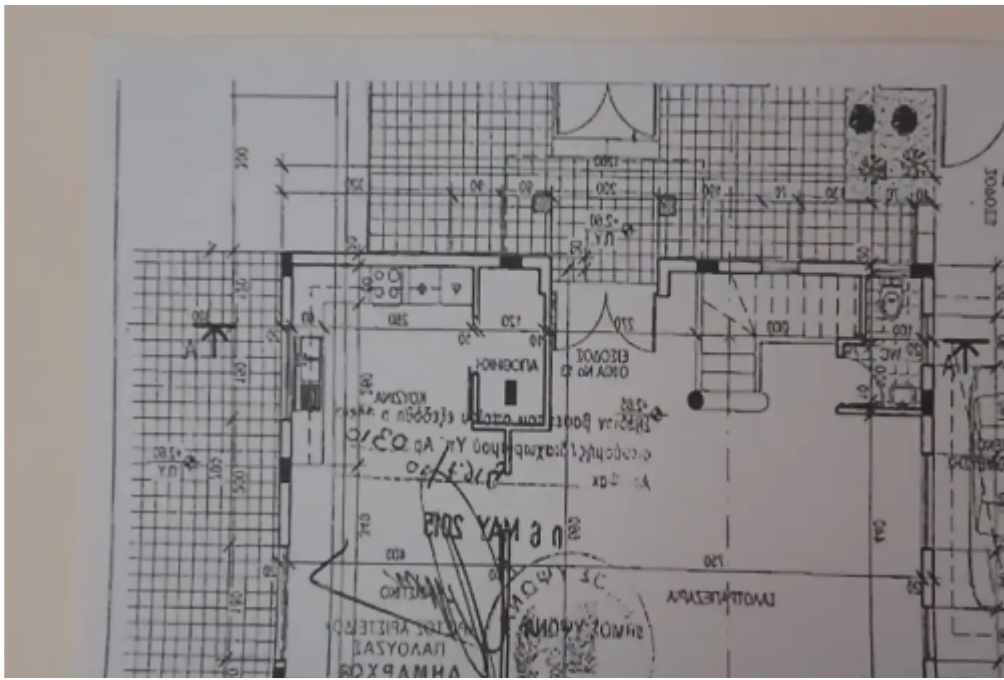

Residential land 290 m² €99.000

Limassol, Riga-Fereou-St-Agios-Nektarios-3091 , Cyprus

Offered at: € 115,000

Estate ID: 46754

Ref: ba5295081

Total plot's-land's area: **290 m²**

Available from: **2024-06-14**