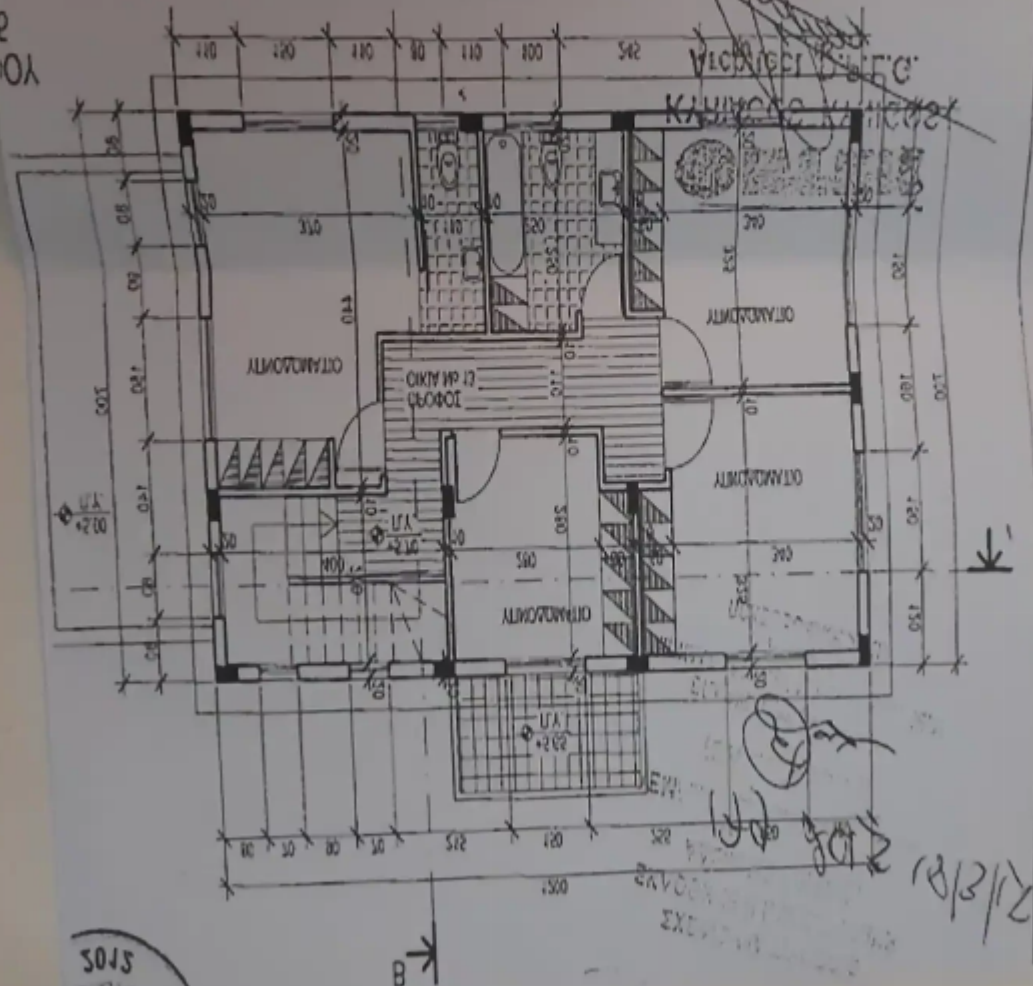

Residential land 290 m² €99.000

Limassol, Riga-Fereou-St-Agios-Nektarios-3091 , Cyprus

Offered at: € 115,000

Estate ID: 46754

Ref: ba5295081

Total plot's-land's area: **290 m²**

Available from: **2024-06-14**