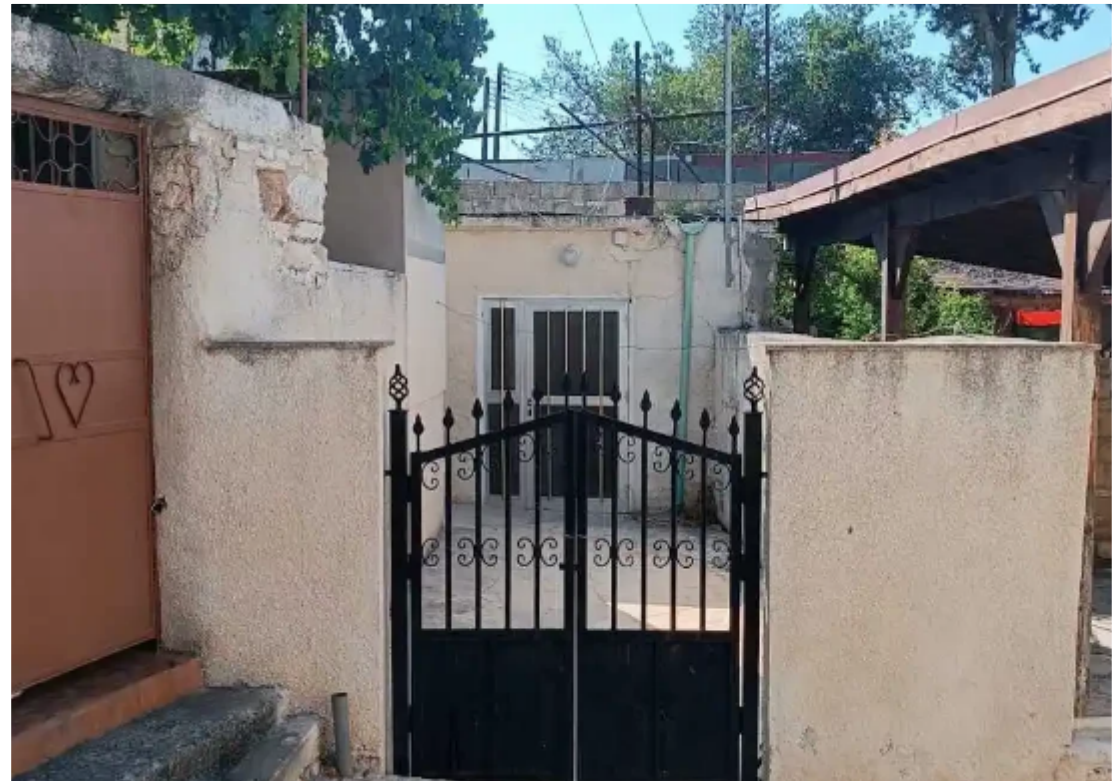

1-bedroom semi-detached for sale €40.000

Limassol, Vasa-Koilaniou-4771 , Cyprus

Offered at: € 40,000

Estate ID: 47058

Ref: ba5332664

NET internal area: **48**

Bathrooms: **1**

Bedrooms: **1**