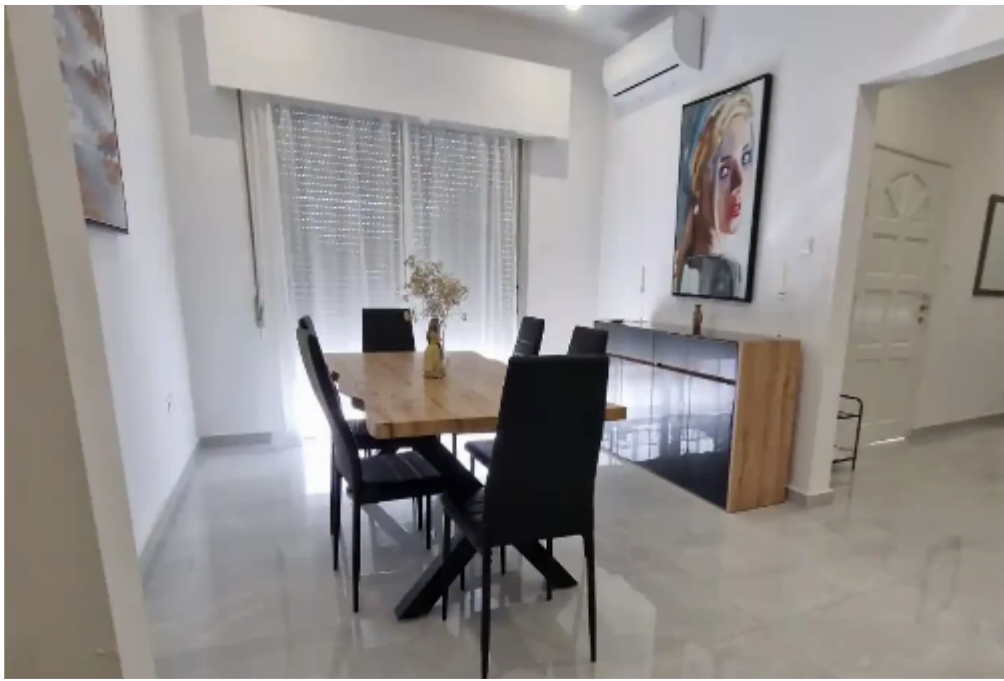

2-bedroom apartment to rent

€2.500

Limassol, Grigori-Afxentiou-Timou-Prodromou-Mesa-Geitonia-4003 ,
Cyprus

Offered at: €2,500

Estate ID: 47096

Ref: ba5333689

NET internal area: **100**

Bathrooms: **2**

Bedrooms: **2**

Parking spaces: **Uncovered cars**

Available from: **2024-07-09**

Offered at: **2,500**

Type: **Apartment**

Fully renovated 2 bedroom apartment for long term rent. In quiet area in Limassol. Close to all markets, shops, kiosks. Has big veranda. Full AC. Quiet neighbors....