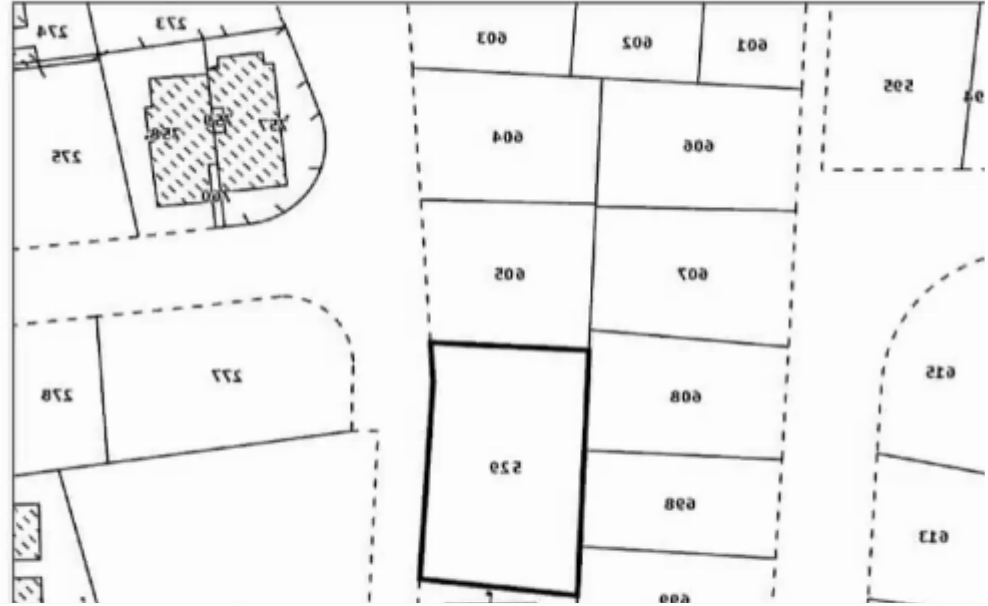

Κλίμακα: 1:2000
Τμήμα: 0
Τεμάχιο: 252

ΕΤΟΙΧΕΙΑ ΙΔΙΟΚΤΗΤΗ ΚΑΙ ΕΥΜΕΡΟΝ		
Μερίδιο	Όνομα και Διεύθυνση	Αριθμός
0,00		

Αριθμός μετρητών: 01\01\2018 : €109.600,00
Αριθμός μετρητών: 02\07\2018 : €252.900,00
Αριθμός μετρητών: 01\01\2018 : €109.600,00