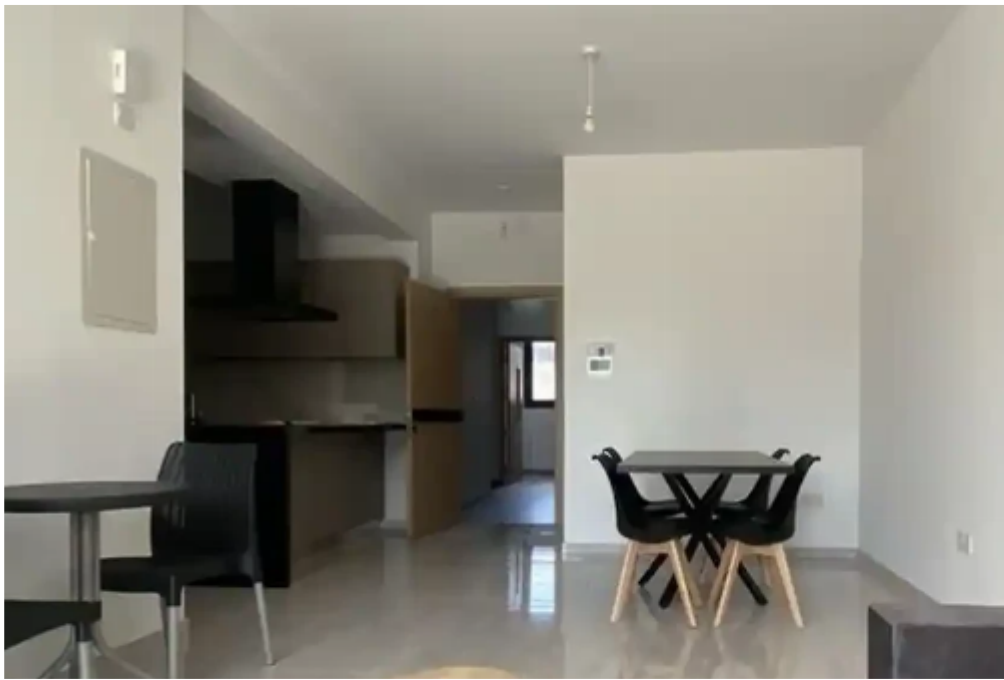

2-bedroom apartment to rent

€2.300

Limassol, Era-Apollon-Petros-And-Pavlos-3075 , Cyprus

Offered at: €2,250

Estate ID: 47318

Ref: ba5329612

NET internal area: **100**

Bathrooms: **2**

Bedrooms: **2**

Parking spaces: **Covered cars**

Available from: **2024-07-09**

Offered at: **2,250**

Type: **Apartment**

Brand New Apartment 2 bedrooms 2 baths Excellent location Brand new furniture and electrical appliances...