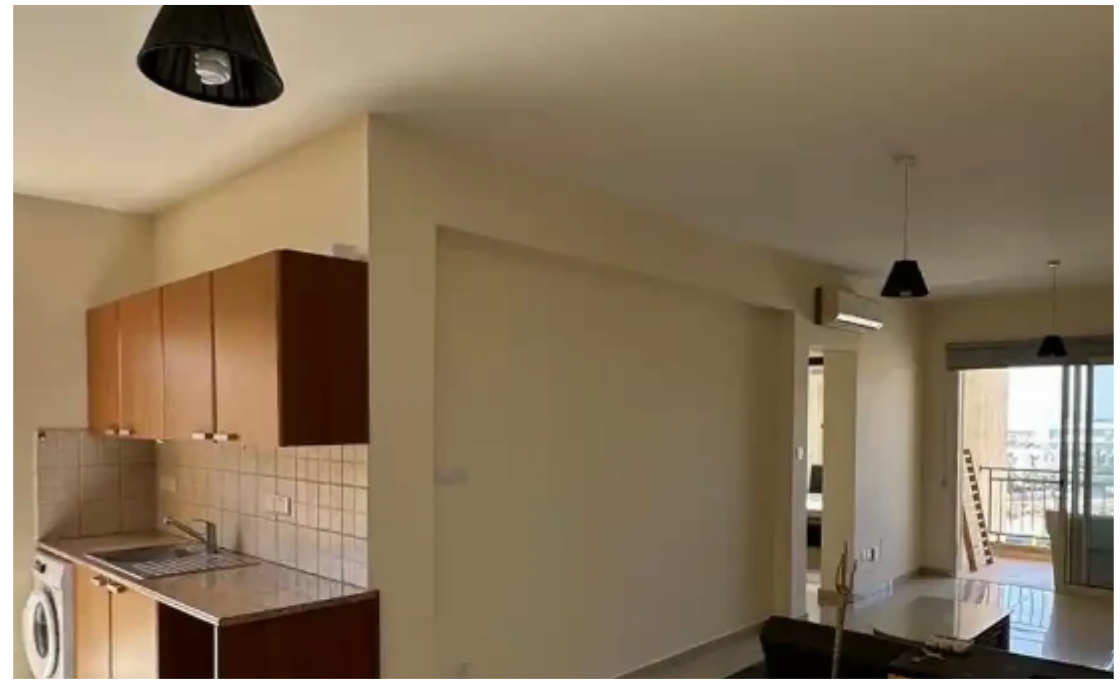

2-bedroom apartment to rent

€1.350

Limassol, Super-Home-Center-Timou-Prodromou-Mesa-Geitonia-4004 , Cyprus

Offered at: € 1,350

Estate ID: 47327

Ref: ba5329816

NET internal area: **100**

Bathrooms: **1**

Bedrooms: **2**

Parking spaces: **Covered cars**

Available from: **2024-07-09**

Offered at: **1,350**

Type: **Apartment**

2 bedroom apartment behind super home Swimming pool and BBQ area 3rt floor 2 balcony 1 guess Toilet...