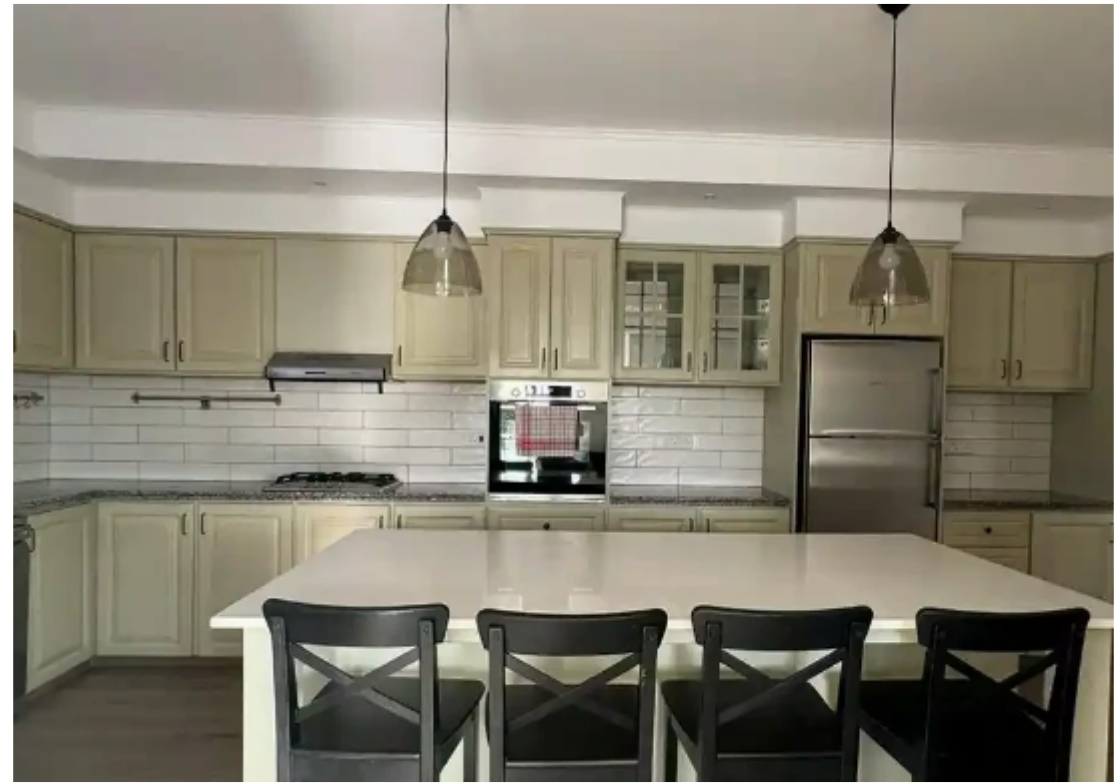

4-bedroom semi-detached to rent €1.400

Paphos, Empa-8250 , Cyprus

Offered at: € 1,400

Estate ID: 47513

Ref: ba5326734

NET internal area: **180**

Bathrooms: **3**

Bedrooms: **4**