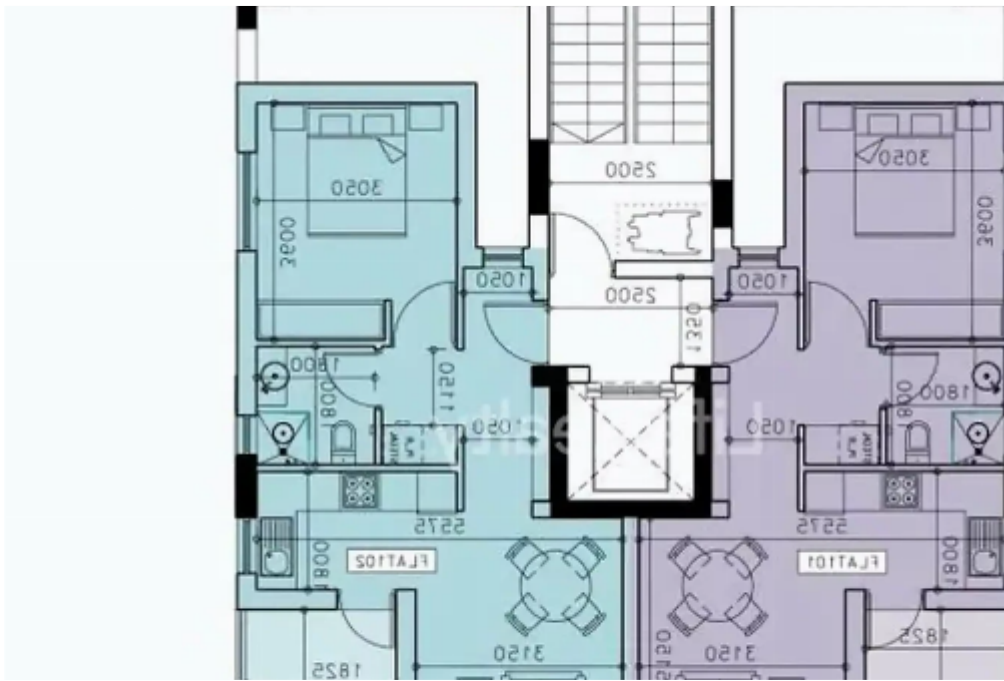

## 2-bedroom penthouse for sale

**€320.000**

Limassol, Alexandrou-Ypsilanti-St-Ypsonas-4191 , Cyprus

**Offered at:** € 320,000

**Estate ID:** 47561

**Ref:** ba5326775

NET internal area: **78**

Bathrooms: **3**

Bedrooms: **2**

Parking spaces: **Covered cars**

Available from: **2024-07-09**

Offered at: **320,000**

Type: **Penthouse**

.....Introducing this incredible three-floor building comprising four apartments and two penthouses, situated in the upcoming neighborhood of Ypsonas in Limassol. These two-bedroom penthouses are ideal for those seeking a luxurious place to live or invest in. With top-notch finishes throughout and luxurious facilities, the building exudes charm and sophistication, making it a top choice for those seeking upscale city living. Positioned in a serene area with easy access to the highway, just a quick 2-minute drive away and only 15 minutes from Limassol city center, it offers both renters and potential buyers a luxurious and convenient lifestyle. With outstanding features, amenitie...