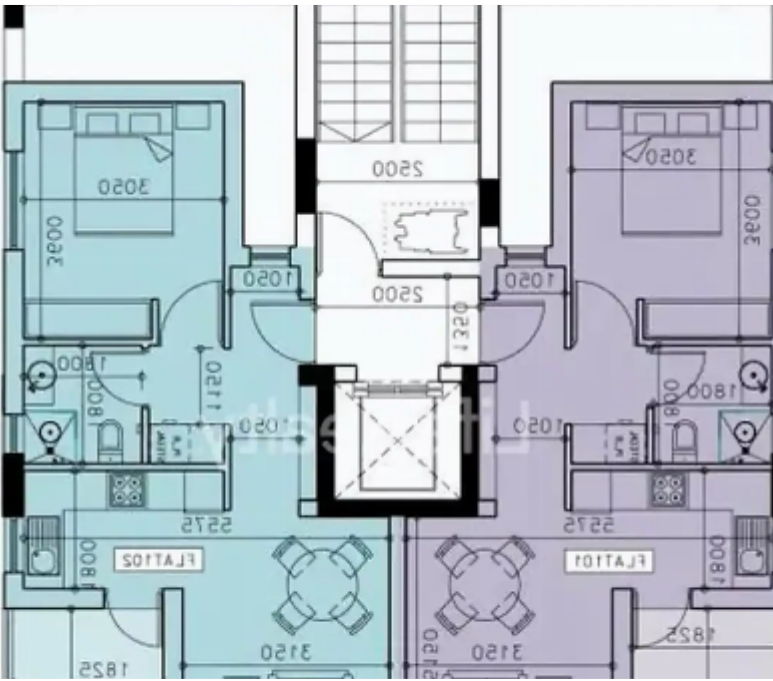

2-bedroom apartment f?r s?le

€250.000

Limassol, Alexandrou-Ypsilanti-St-Ypsonas-4191 , Cyprus

Offered at: € 250,000

Estate ID: 47563

Ref: ba5326774

NET internal area: **78**

Bathrooms: **2**

Bedrooms: **2**

Parking spaces: **Covered cars**

Available from: **2024-07-09**

Offered at: **250,000**

Type: **Apartment**

.....Introducing this incredible three-floor building comprising four apartments and two penthouses, situated in the upcoming neighborhood of Ypsonas in Limassol. These two bedroom apartmnets are ideal for those seeking a luxurious place to live or invest in. With top-notch finishes throughout and luxurious facilities, it exudes charm and sophistication, making it a top choice for those seeking upscale city living. Positioned in a serene area with easy access to the highway, just a quick 2-minutes drive away and only 15 minutes from the Limassol city center, it offers both renters and potential buyers a luxurious and convenient lifestyle. With outstanding features, amenities, an...