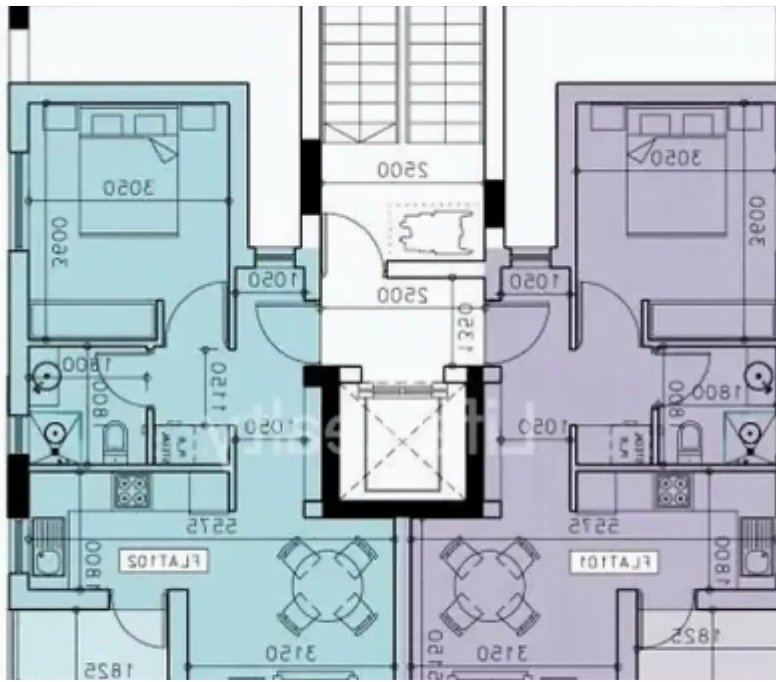

1-bedroom apartment f?r s?le

€175.000

Limassol, Alexandrou-Ypsilanti-St-Ypsonas-4191 , Cyprus

Offered at: € 175,000

Estate ID: 47566

Ref: ba5326773

NET internal area: **52**

Bathrooms: **1**

Bedrooms: **1**

Parking spaces: **Covered cars**

Available from: **2024-07-09**

Offered at: **175,000**

Type: **Apartment**

Introducing this incredible three-floor building comprising four apartments and two penthouses in the upcoming Ypsonas area in Limassol. This property is ideal for those seeking a luxurious place to live or invest in. With top-notch finishes throughout and luxurious facilities, it exudes charm and sophistication, making it a top choice for those seeking upscale city living. Positioned in a serene area with easy access to the highway, just a quick 2-minute drive away, and only 15 minutes from the Limassol city center, it offers both renters and potential buyers a luxurious and convenient lifestyle.