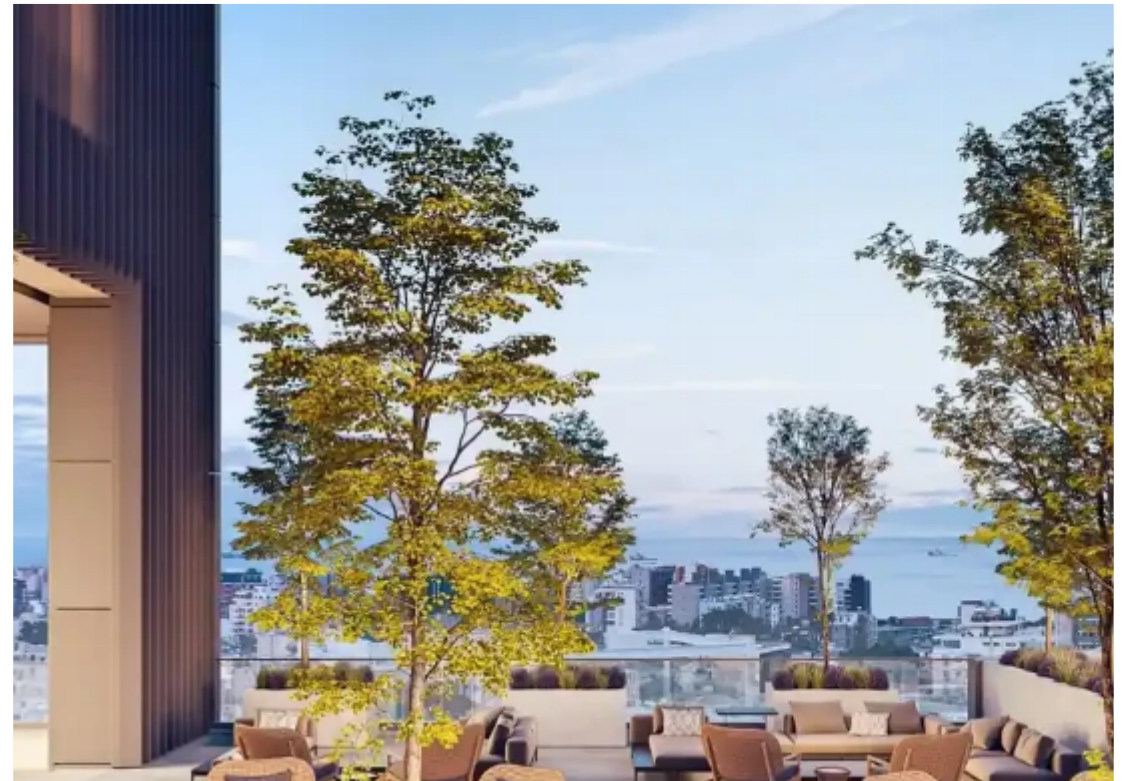

**300m2 - skytower office - ultra
modern hi-tech offices - city
center €4.200.000**

Limassol, Riga-Fereou-St-Agios-Nektarios-3091 , Cyprus

Offered at: €4,200,000

Estate ID: 47730

Ref: ba5324261

NET internal area: **300**

Available from: **2024-07-09**

Offered at: **4,200,000**

Type: **Office**

*****HI-TECH - ULTRA MODERN SKYTOWER - OFFICE BUSINESS CENTER!! -> Amazing Panoramic Sea & City Views ! This Luxury Complex meets the HIGHEST & LATEST Quality Office spaces -> which are considered Class A#39; + KEY FEATURES: - Breathtaking Panoramic Views - More than 150 parking places on the project - Prestige Business Center Main Lobby - Balance Between Smart Tech and Eco-Friendly Architecture - TRIPLE GLAZE Windows - Multi-Factor Security - Ultra Wide Basement Car Parking - Business Center Entertainment area - Business Center Sky-Gym WellNess area on Top Floors - Business Center Big Luxurious Private Cafeteria / Restaurant - Business Center Large Hall for Ev...