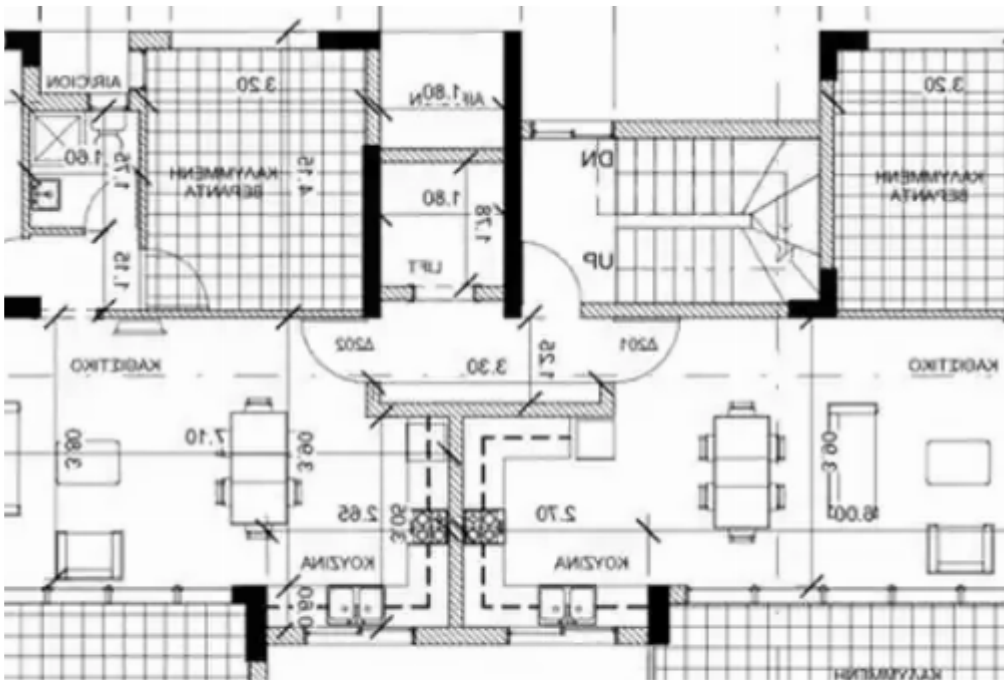

3-bedroom penthouse f?r s?le

€820.000

Limassol, Columbia-Chalomantres-Potamos-Germasogeias-4043 ,
Cyprus

Offered at: € 820,000

Estate ID: 48030

Ref: ba5319709

NET internal area: **295**

Bathrooms: **3**

Bedrooms: **3**

Parking spaces: **Covered cars**

Available from: **2024-07-09**

Offered at: **820,000**

Type: **Penthouse**

""""A Luxury 3 bedrooms penthouse located in Limassol Columbia area. The location offers convenient accessibility to the Highway and the city. This 3 bedrooms Penthouse is beautifully designed with very high quality finishes.it has a magnificent sea view. Indoor area and : 120m Covered veranda : 55m Uncovered veranda : 41m Private roof Garden : 76 m Maid room :15m Storage :7 m Private covered parking VRV system Under Floor heating""""...