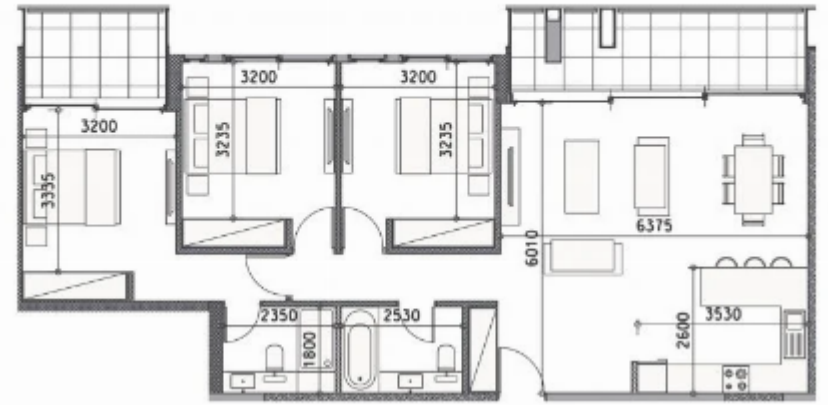

## 3-bedroom Apartment

Limassol, Super-Home-Center-Timou-Prodromou-Mesa-Geitonia-4004 , Cyprus

**Offered at:** € 3,500

**Estate ID:** 48159

**Ref:** J4585

NET internal area: **105**

Bathrooms: **2**

Bedrooms: **3**

Available from: **2024-07-09**

Offered at: **3,500**

Type: **Apartment**

• Property type: Apartment • City: Limassol • Area: Mesa Geitonia • Bedrooms: 3 • Project: Joya Residence • Unit number: 305 • Property floor: 3 • Indoor area, m2: 105.4 • Cov. veranda, m2: 16.6 • Parking's: 1 • Distance to sea: 2000 • Energy Efficiency: A+ Elite 3 bedroom apartment in a unique project situated in Mesa Getonia area of Limassol city. The project consists of luxurious 1, 2, 3 bedroom apartments, duplexes and houses. This residential development reflects splendid design and modern architectural style. City amenities like grocery shops, bakeries and restaurants are located nearby. Limassol's best sandy beaches and entertainment facilities ...