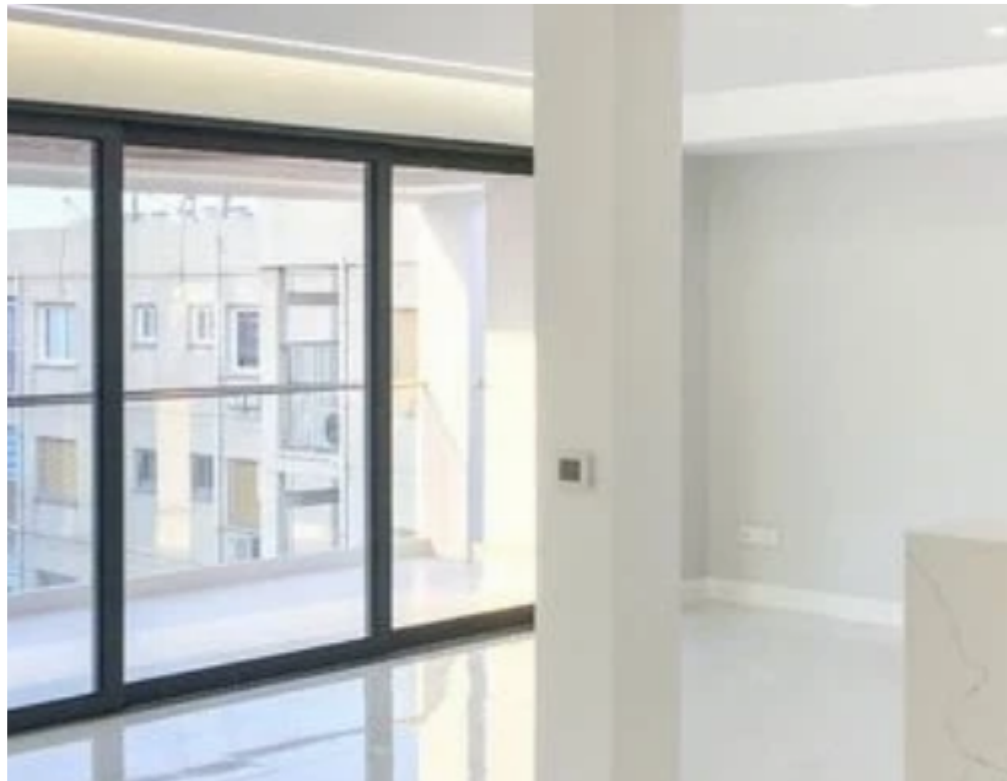

Luxury Sea View Apartment in Limassol

Limassol, Touristiki-Periochi-Seafront-Potamos-Germasogeias-4048
, Cyprus

Offered at: € 950,000

Estate ID: 48166

Ref: J4578

NET internal area: **157**

Bathrooms: **3**

Bedrooms: **3**

Parking spaces: **1 cars**

Available from: **2024-07-09**

Offered at: **950,000**

Type: **Apartment**

Veranda: **25 sqm m²**

Luxurious Top Floor Apartment with Partial Sea View in Limassol Discover the epitome of luxury living with this stunning top-floor apartment, just 30 meters from a pristine sandy beach. Situated in the sought-after east area of Limassol, this property offers the perfect blend of tranquility and the vibrant cosmopolitan lifestyle of Limassol. Close to all amenities, this apartment is ideal for those seeking both relaxation and convenience. Property Features:

Prime Location: Only 30 meters from the beach, providing easy access to sun, sea, and sand. Spacious Layout: The apartment covers a total area of 157m², with an indoor area of 132m² and a veranda of 25m². High-End Finishes: De...