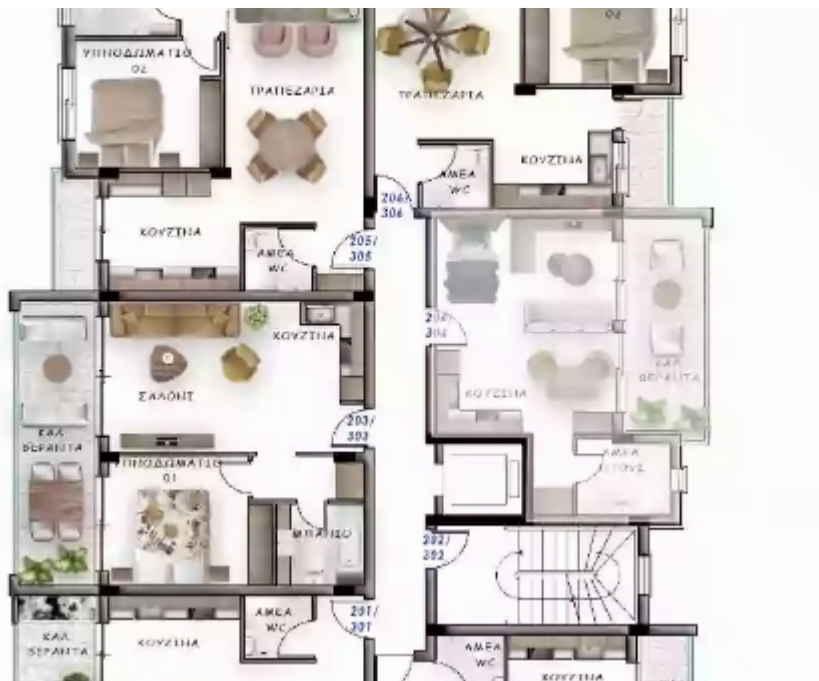

bedrooms, 36

Limassol, Polemidia-Lyceum-Apos-Varnavas-Kato-Polemidia-4152 ,
Cyprus

Offered at: € 140,000

Estate ID: 48295

Ref: J4567L2204

NET internal area: **36**

Bathrooms: **1**

Parking spaces: **1 cars**

Available from: **2024-07-09**

Offered at: **140,000**

Type: **Studio**

Veranda: **13 m²**

Apartment 304 - Modern Comfort in Limassol Key Details Bedrooms: 1 Bathrooms: 1 Internal Area: 36 m² Covered Verandas: 13 m² Parking Spaces: 1 Total Area: 63 m² Description Discover Apartment 304, a contemporary one-bedroom, one-bathroom residence nestled in the heart of Limassol. This apartment is perfect for those seeking a stylish and functional living space in a vibrant city setting. Interior Features Bedroom: A cozy bedroom with ample space for relaxation and rest. Large windows provide natural light, enhancing the overall ambiance. Bathroom: A modern bathroom equipped with high-quality fixtures and finishes. Designed for comfort and convenience. Living Area: ...