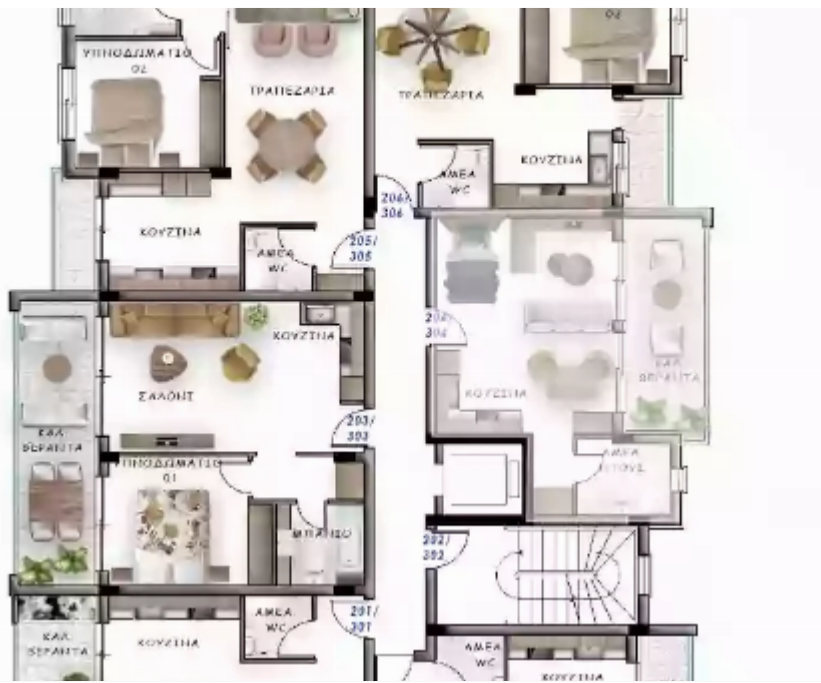

bedrooms, 36

Limassol, Polemidia-Lyceum-Apos-Varnavas-Kato-Polemidia-4152 ,
Cyprus

Offered at: € 140,000

Estate ID: 48295

Ref: J4567L2204

NET internal area: **36**

Bathrooms: **1**

Parking spaces: **1 cars**

Available from: **2024-07-09**

Offered at: **140,000**

Type: **Studio**

Veranda: **13 m²**

Apartment 304 - Modern Comfort in Limassol Key Details Bedrooms: 1 Bathrooms: 1 Internal Area: 36 m² Covered Verandas: 13 m² Parking Spaces: 1 Total Area: 63 m² Description Discover Apartment 304, a contemporary one-bedroom, one-bathroom residence nestled in the heart of Limassol. This apartment is perfect for those seeking a stylish and functional living space in a vibrant city setting. Interior Features Bedroom: A cozy bedroom with ample space for relaxation and rest. Large windows provide natural light, enhancing the overall ambiance. Bathroom: A modern bathroom equipped with high-quality fixtures and finishes. Designed for comfort and convenience. Living Area: ...