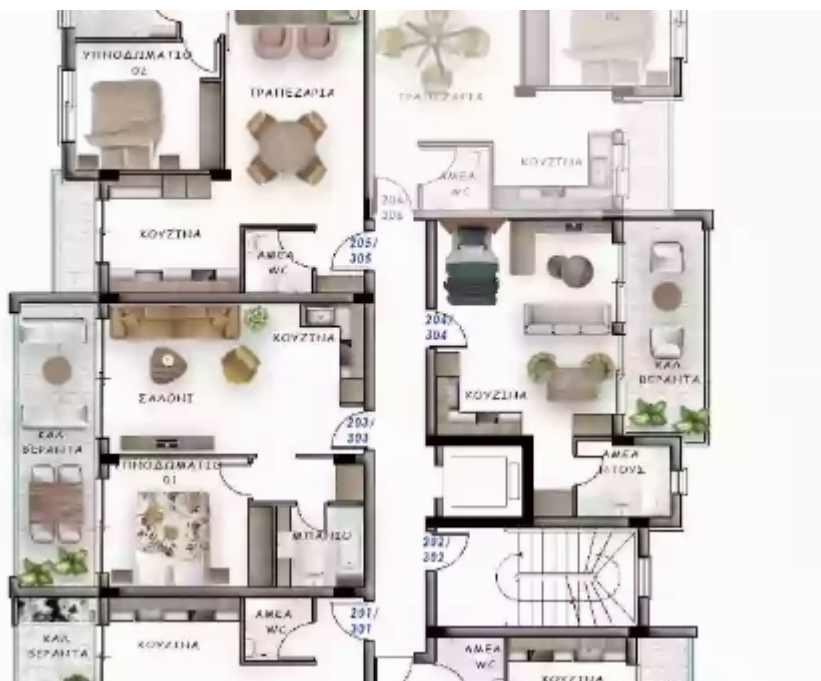

## 2 bedrooms, 81

Limassol, Polemidia-Lyceum-Apos-Varnavas-Kato-Polemidia-4152 ,  
Cyprus

**Offered at:** € 260,000

**Estate ID:** 48299

**Ref:** J4567L2207

NET internal area: **81**

Bathrooms: **2**

Bedrooms: **2**

Parking spaces: **1 cars**

Available from: **2024-07-09**

Offered at: **260,000**

Type: **Apartment**

Veranda: **20 m²**

Apartment 206 - Contemporary Living in Limassol Key Details Bedrooms: 2 Bathrooms: 2 Internal Area: 81 m<sup>2</sup> Covered Verandas: 20 m<sup>2</sup> Parking Spaces: 1 Total Area: 114 m<sup>2</sup> Description Welcome to Apartment 206, a modern two-bedroom, two-bathroom residence located in the heart of Limassol. Designed for comfort and style, this apartment offers a perfect blend of contemporary living and urban convenience. Interior Features Bedrooms: Two spacious bedrooms designed for relaxation and privacy. Large windows enhance natural light and provide views of the surroundings. Bathrooms: Two sleek bathrooms with modern fixtures and elegant finishes. Designed for functionality and aestheti...