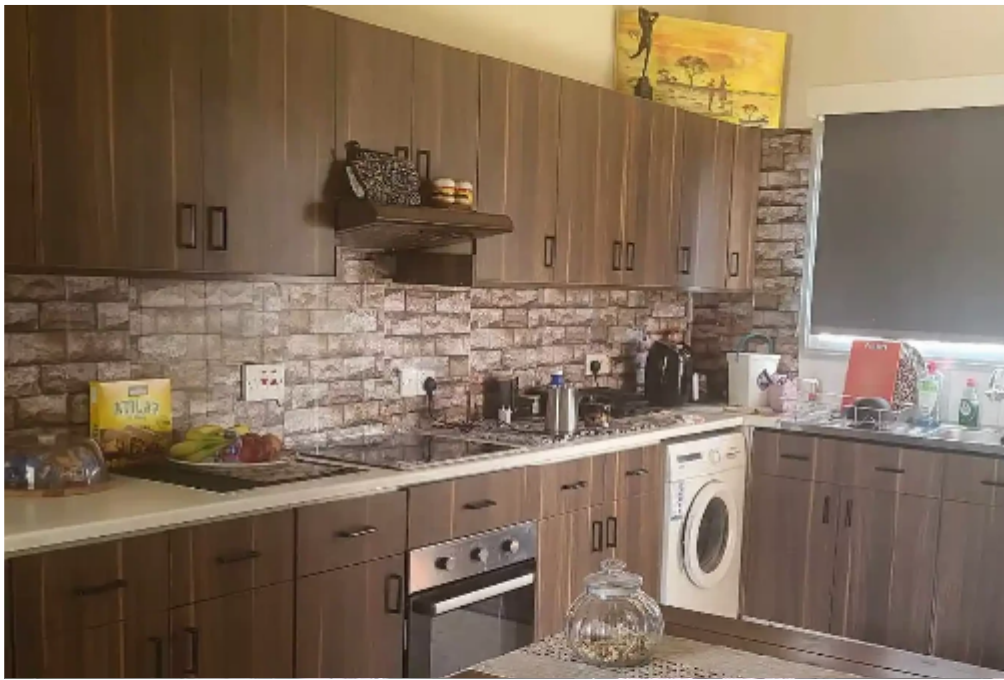

3-bedroom apartment to rent

€1.500

Limassol, Pano-Polemidia-4130 , Cyprus

Offered at: € 1,500

Estate ID: 48408

Ref: ba5314172

NET internal area: **180**

Bathrooms: **1**

Bedrooms: **3**

Parking spaces: **Covered cars**

Available from: **2024-07-09**

Offered at: **1,500**

Type: **Apartment**

This beautiful upper house is located in Ekali area, close to all local amenities and services. It comprises 3 bedrooms and it's fully furnished and equipped. The dining and sitting area is opening to a spacious balcony, enjoying a picturesque city view. The kitchen has electrical appliances and fitted cupboards. Two separate bathrooms are provided. The property is situated in a desirable location. For info call...