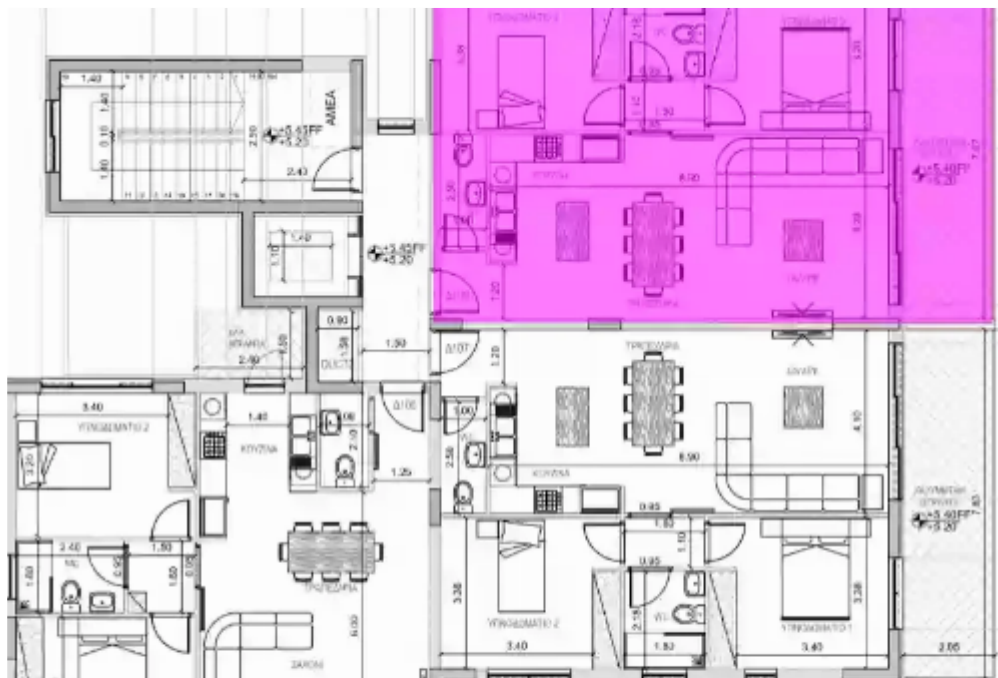

2 bedrooms, 85

Limassol, Linopetra-School-Agios-Stylianos-Agios-Athanasios-4102 ,
Cyprus

Offered at: € 370,000

Estate ID: 48828

Ref: J4555L2167

NET internal area: **85**

Bathrooms: **2**

Bedrooms: **2**

Parking spaces: **1 cars**

Available from: **2024-07-09**

Offered at: **370,000**

Type: **Apartment**

Veranda: **32 m²**

Apartment 103 Beds: 2 Internal Area: 85 m² Covered Verandas: 16 m² Common Area: 33 m² Total Covered Area: 136 m² Parking: 1 space Discover Apartment 103, a spacious and modern two-bedroom home. This unit features an internal area of 85 square meters, providing plenty of room for comfortable living. The apartment includes 16 square meters of covered verandas, perfect for outdoor relaxation and entertainment. Additionally, residents benefit from a 33 square meter common area, enhancing the overall living environment. With a total covered area of 136 square meters, this apartment offers a well-designed and functional layout. A designated parking space is also included, ensuring con...