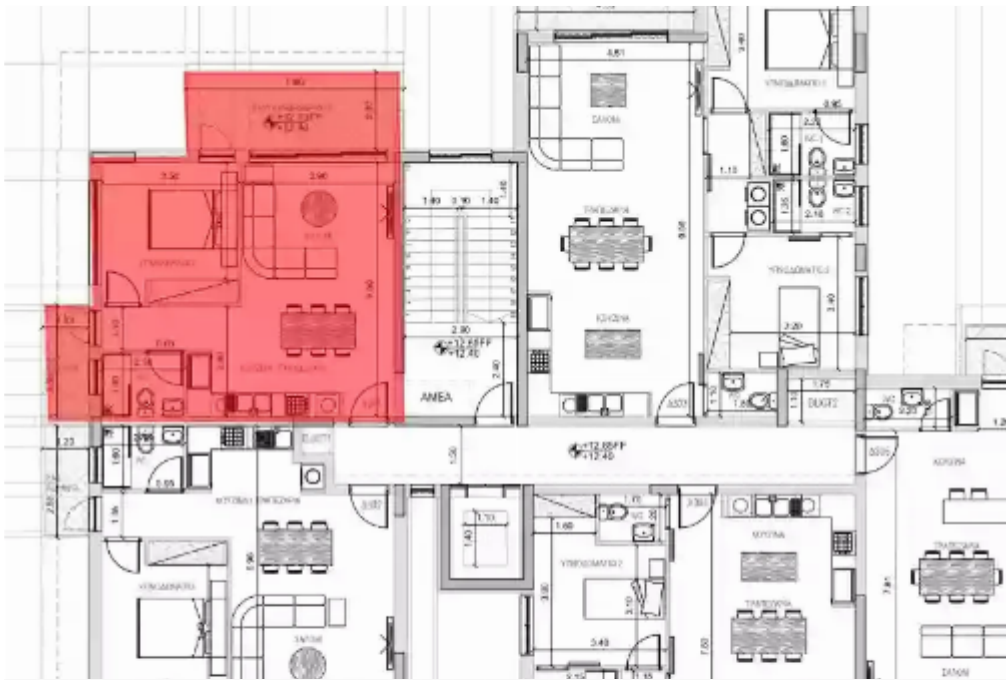

1 bedrooms, 56

Limassol, Linopetra-School-Agios-Stylianos-Agios-Athanasios-4102 ,
Cyprus

Offered at: € 270,000

Estate ID: 48829

Ref: J4554L2165

NET internal area: **56**

Bathrooms: **1**

Bedrooms: **1**

Parking spaces: **1 cars**

Available from: **2024-07-09**

Offered at: **270,000**

Type: **Apartment**

Veranda: **15 m²**

Apartment 301 Beds: 1 Internal Area: 56 m² Covered Verandas: 15 m² Common Area: 23 m² Total Covered Area: 99 m² Parking: 1 space Introducing Apartment 301, a charming and modern one-bedroom residence. This unit features a comfortable internal area of 56 square meters, providing an ideal living space. The apartment includes 15 square meters of covered verandas, perfect for enjoying the outdoors in comfort and privacy. Additionally, there is a 23 square meter common area, enhancing the overall convenience and appeal of the property. With a total covered area of 99 square meters, this apartment offers a well-balanced and functional layout. A designated parking space is also include...