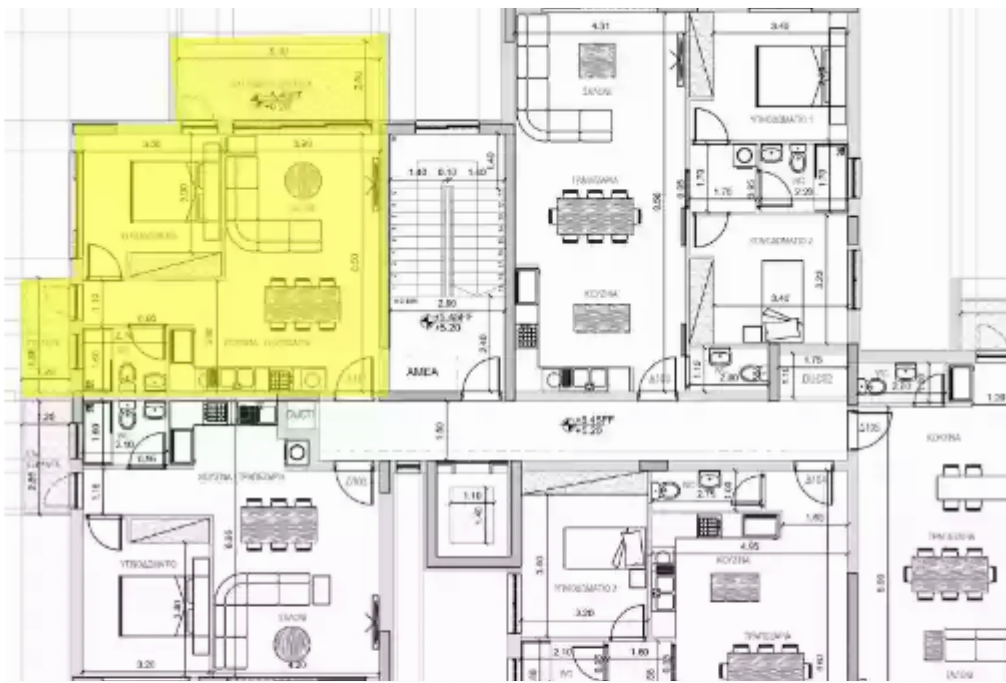

1 bedrooms, 56

Limassol, Linopetra-School-Agios-Stylianos-Agios-Athanasios-4102 ,
Cyprus

Offered at: € 240,000

Estate ID: 48831

Ref: J4554L2163

NET internal area: **56**

Bathrooms: **1**

Bedrooms: **1**

Parking spaces: **1 cars**

Available from: **2024-07-09**

Offered at: **240,000**

Type: **Apartment**

Veranda: **15 m²**

Apartment 101 Beds: 1 Internal Area: 56 m² Covered Verandas: 15 m² Common Area: 23 m² Total Covered Area: 97 m² Parking: 1 space This modern, one-bedroom apartment boasts a spacious internal area of 56 square meters, providing ample room for comfortable living. The property includes a generous 15 square meters of covered verandas, perfect for enjoying the outdoors in privacy. Additionally, the apartment benefits from access to a 23 square meter common area, adding to the overall convenience and appeal of the living space. With a total covered area of 97 square meters, this apartment offers a well-rounded and practical layout. A designated parking space is also included, ensuring...