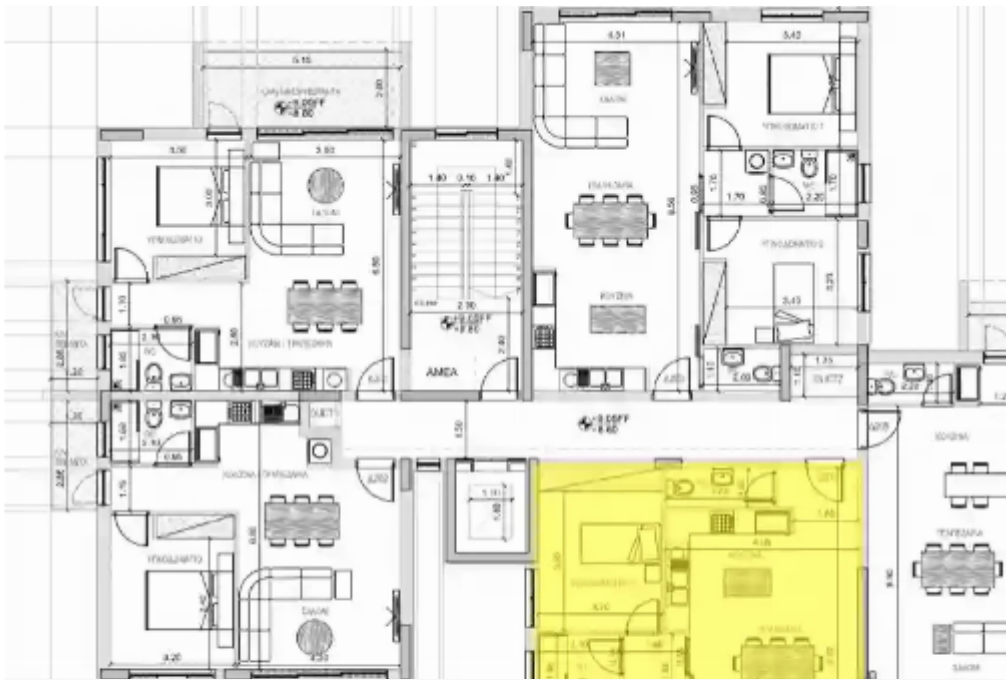

2 bedrooms, 88

Limassol, Linopetra-School-Agios-Stylianos-Agios-Athanasios-4102 ,
Cyprus

Offered at: €415,000

Estate ID: 48832

Ref: J4554L2164

NET internal area: **88**

Bathrooms: **2**

Bedrooms: **2**

Parking spaces: **1 cars**

Available from: **2024-07-09**

Offered at: **415,000**

Type: **Apartment**

Veranda: **19 m²**

Apartment 204 Beds: 2 Internal Area: 88 m² Covered Verandas: 19 m² Common Area: 35 m² Total Covered Area: 145 m² Parking: 1 space Welcome to Apartment 204, a spacious and stylish two-bedroom residence. This modern unit features an 88 square meter internal area, offering plenty of space for comfortable living. The apartment includes 19 square meters of covered verandas, ideal for relaxing and entertaining. Additionally, residents will enjoy the convenience of a 35 square meter common area, enhancing the overall living experience. With a total covered area of 145 square meters, this apartment provides a well-designed and functional layout. A dedicated parking space is also include...