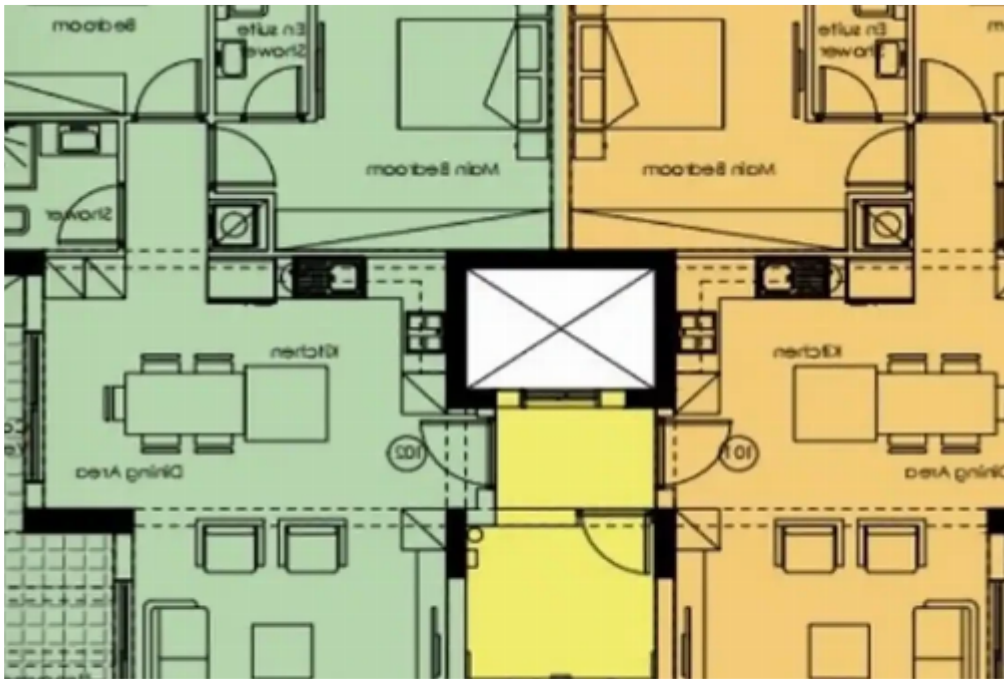

2-bedroom apartment for sale

Limassol, Panthea-Grammar-School-Agios-Athanasios-4105 ,
Cyprus

Offered at: € 386,800

Estate ID: 49037

Ref: ba5299794

Bathrooms: **2**

Bedrooms: **2**

Parking spaces: **Covered cars**

Available from: **2024-07-09**

Offered at: **386,800**

Type: **Apartment**

""""""""""Anna Residence is located in the Agios Athanasios area of Limassol and comprises six apartments. It enjoys an excellent location with all necessary amenities nearby; ?6 minutes driving from Foley's School; ?3 minutes driving from The Grammar School; ?9-minute driving from Sklavenitis supermarket; ?7 minutes driving from the Mediterranean Hospital of Cyprus ? 6 minutes driving from the German Oncology Center ?photovoltaic for each Apartment ?floor heating for each Apartment ? Electric Car chargers provision installation for all Apartments ?Smart home system ?Big veranda ? Sea view Two bed room and penhouse Available. """""""""" ...