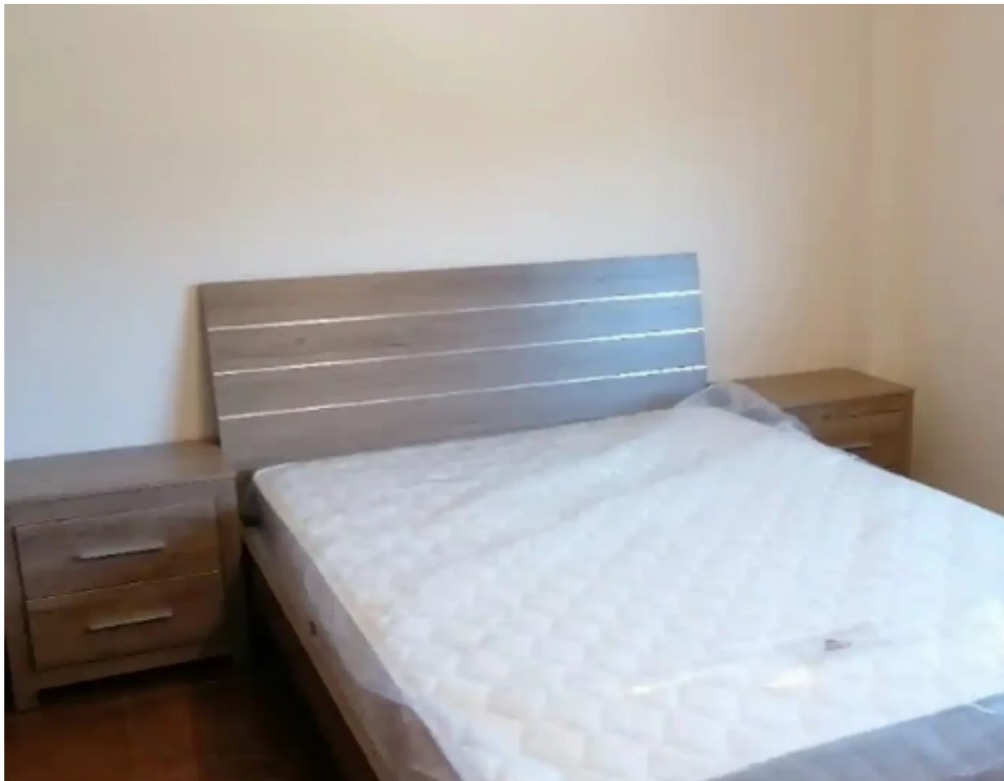

2-bedroom apartment to rent

€1.600

Limassol, Panthea-Grammar-School-Agios-Athanasios-4105 ,
Cyprus

Offered at: € 1,600

Estate ID: 49368

Ref: ba5334581

NET internal area: **85**

Bathrooms: **1**

Bedrooms: **2**

Parking spaces: **Covered cars**

Available from: **2024-07-10**

Offered at: **1,600**

Type: **Apartment**

Furnished apartment for rent at the famous Panthea area near the Grammar School The apartmen has 2 bedrooms and its located in a quiet and pure residential area. The apartment has parking space and a storage as well....