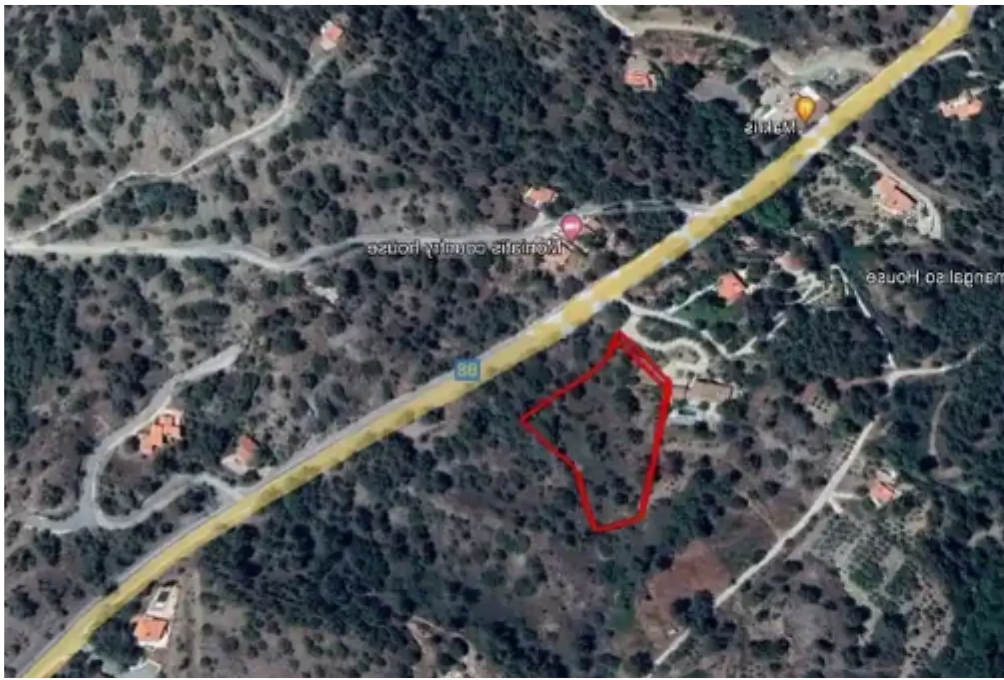

Residential land 6588 m²

€280.000

Limassol, Moniatis-4747 , Cyprus

Offered at: €280,000

Estate ID: 49392

Ref: ba5334916

Total plot's-land's area: **6588 m²**

Coverage: **0 %**

Available from: **2024-07-10**

Offered at: **280,000**

Type: **Residential**

image not found or type unknown

Planning zone: **H5**

Two residential merged land for sale in the heart of forest just 5 minutes drive from Pano Platres. The plots have direct access from the main road...

Estate on map: