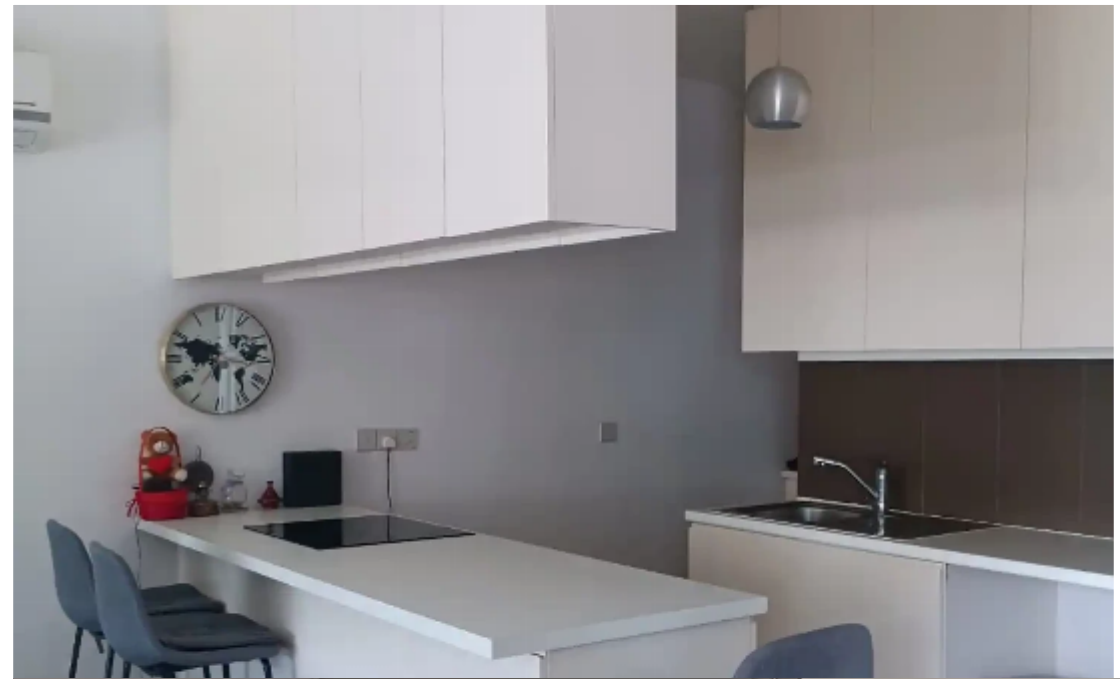

2-bedroom apartment to rent

€1.800

Limassol, Mediterranean-Hospital-Agia-Phyla-Agia-Fylaxis-3117 ,
Cyprus

Offered at: € 1,800

Estate ID: 49947

Ref: ba5338276

NET internal area: **118**

Bathrooms: **2**

Bedrooms: **2**

Parking spaces: **Covered cars**

Available from: **2024-07-12**

Offered at: **1,800**

Type: **Apartment**

2 Bedroom Flat with Big balcony and nice view,covered private double parking and common area for barbecue outside of your entrance!118 sqm aprx with electric tends for shade!Ac only in living room!...