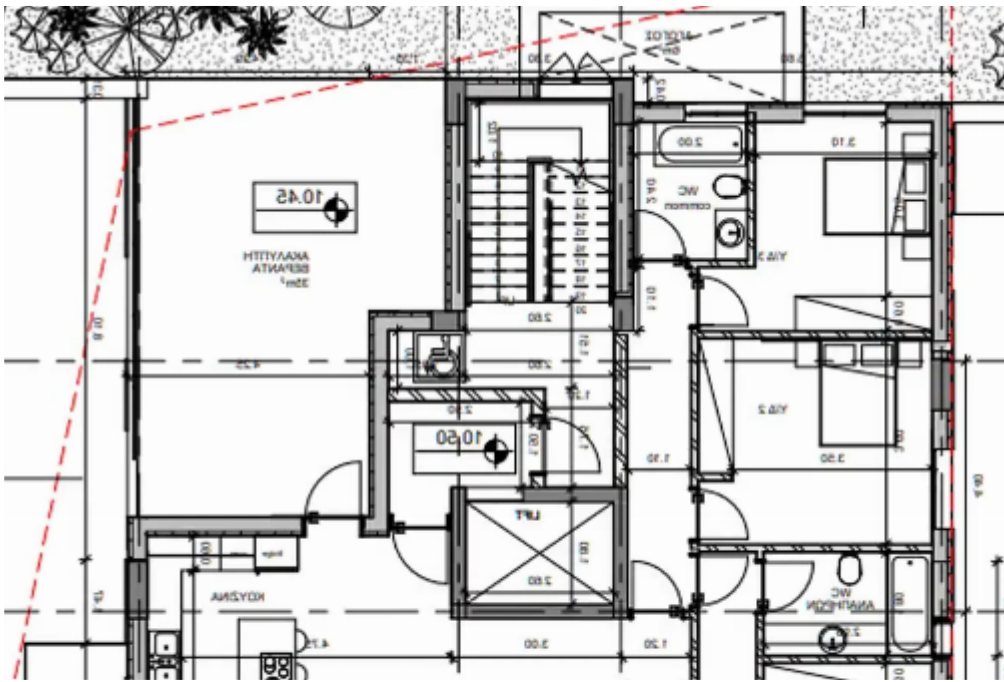

3-bedroom penthouse f?r s?le

€724.500

Limassol, Mediterranean-Hospital-Agia-Phyla-Agia-Fylaxis-3117 ,
Cyprus

Offered at: € 724,500

Estate ID: 49985

Ref: ba5338399

NET internal area: **120**

Bathrooms: **3**

Bedrooms: **3**

Parking spaces: **Covered cars**

Available from: **2024-07-12**

Offered at: **724,500**

Type: **Penthouse**

""""""The View is located on the hills of Agia Phyla in a dead-end road and it consists of only 5 apartments. Its location and unobstructed view truly make it one of a kind. Details: ? Bedrooms: 3 ? Bathrooms: 3 ? Whole floor ? Private roof garden ? Covered area: 120 m² ? Covered veranda: 125 m² ? Storage area: 6 m² ? Total area: 261 m² ? Maximum privacy ? Unobstructed views ? Parking: 1 covered ? Delivery: January 2025""""""...