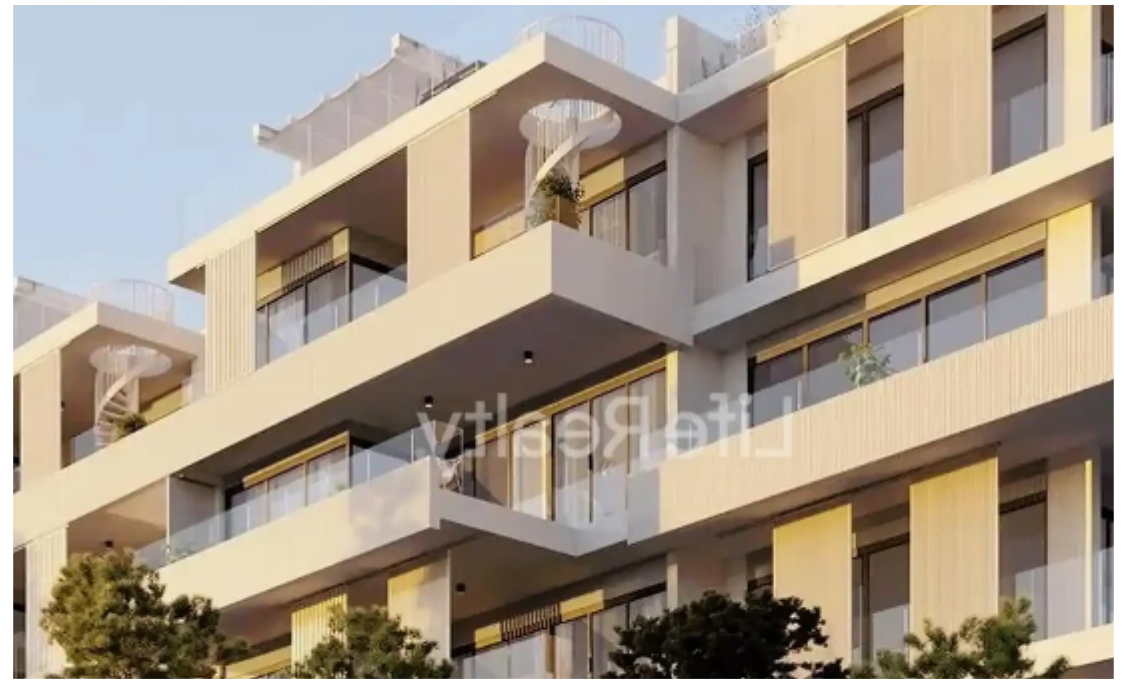

3-bedroom apartment for sale

Limassol, Agios-Panteleimon-School-Agia-Phyla-Agia-Fylaxis-3116 ,
Cyprus

Offered at: € 665,000

Estate ID: 50254

Ref: ba5339540

Bathrooms: **3**

Bedrooms: **3**

Parking spaces: **Covered cars**

Available from: **2024-07-13**

Offered at: **665,000**

Type: **Apartment**

Presenting this impressive three-floor building located in the upscale area of Panthea in Limassol. Conveniently situated just a short 3-minute drive from the highway and 10 minutes from Limassol city center. These apartments offers easy access to a plethora of amenities. Designed and constructed with meticulous attention to detail, it appeals to both discerning investors and potential buyers. Nestled in a tranquil neighborhood, these apartments promises a luxurious and convenient lifestyle. Boasting outstanding features and top-notch amenities, it ensures a life of sophistication and comfort. Its proximity to schools, shops, banks, and other essential services makes it an ideal choic...