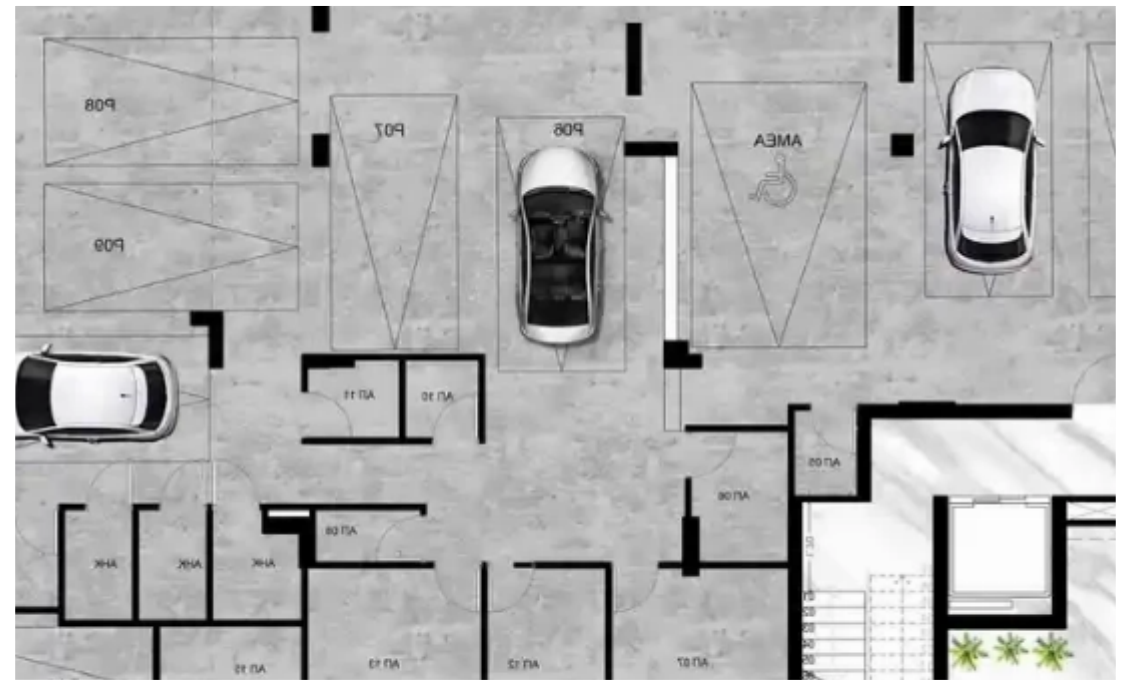

2-bedroom apartment f?r s?le

Limassol, Water-Plant-Agia-Phyla-Agia-Fylaxis-3120 , Cyprus

Offered at: € 375,000

Estate ID: 50261

Ref: ba5157805

NET internal area: **85**

Bathrooms: **2**

Bedrooms: **2**