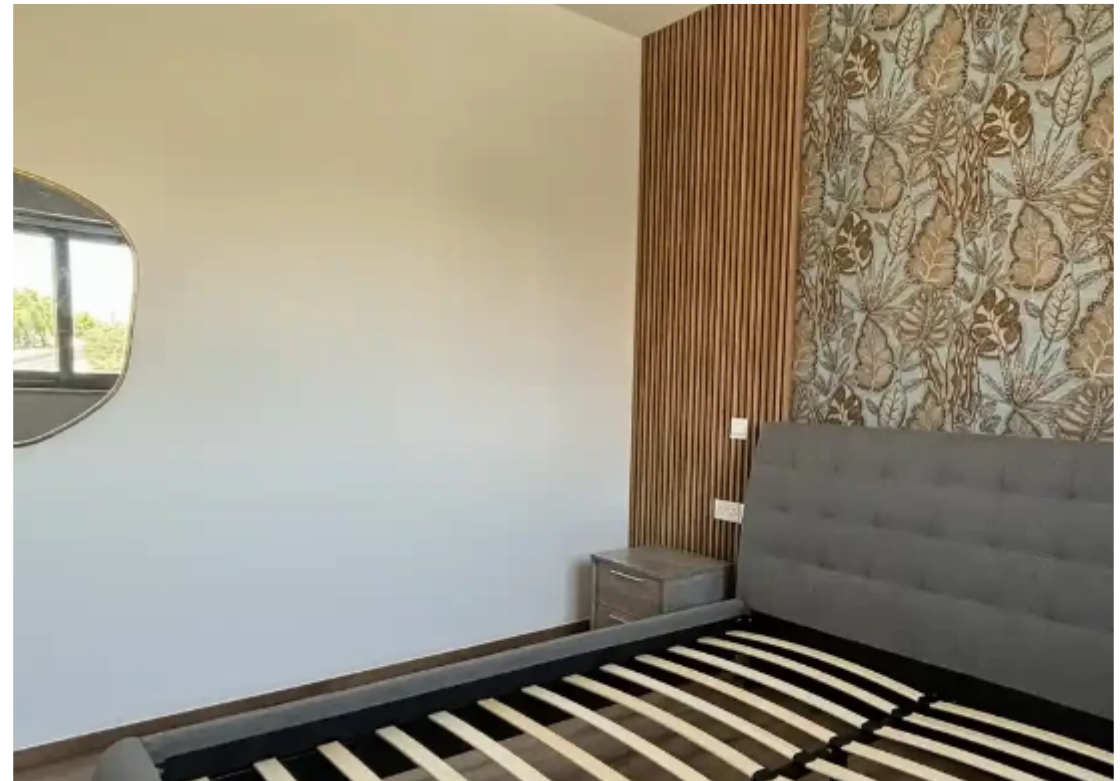

2-bedroom apartment to rent

€2.100

Limassol, Water-Plant-Agia-Phyla-Agia-Fylaxis-3120 , Cyprus

Offered at: €2,100

Estate ID: 50515

Ref: ba5340490

NET internal area: **112**

Bathrooms: **1**

Bedrooms: **2**

Parking spaces: **Covered cars**

Available from: **2024-07-14**

Offered at: **2,100**

Type: **Apartment**

Brand new, luxurious and stylish 2 bedroom apartment is offered for rent. It is on the 2nd floor of an elegant complex of 8 flats in a prime and convenient location, at the area of the Mediterranean Hospital. Short distance to the high way and easy access to Grammar School, Heritage, Island private school and all amenities. A green park is just across the street offering a nice view from the balcony. It consists of two bedrooms, an open plan space which includes the kitchen, the dining and living area, a bathroom, a guest wc, a large balcony, covered parking and a storage room. The apartment is offered fully furnished with top quality and high aesthetic finishings and Bosch-wifi aircondit...