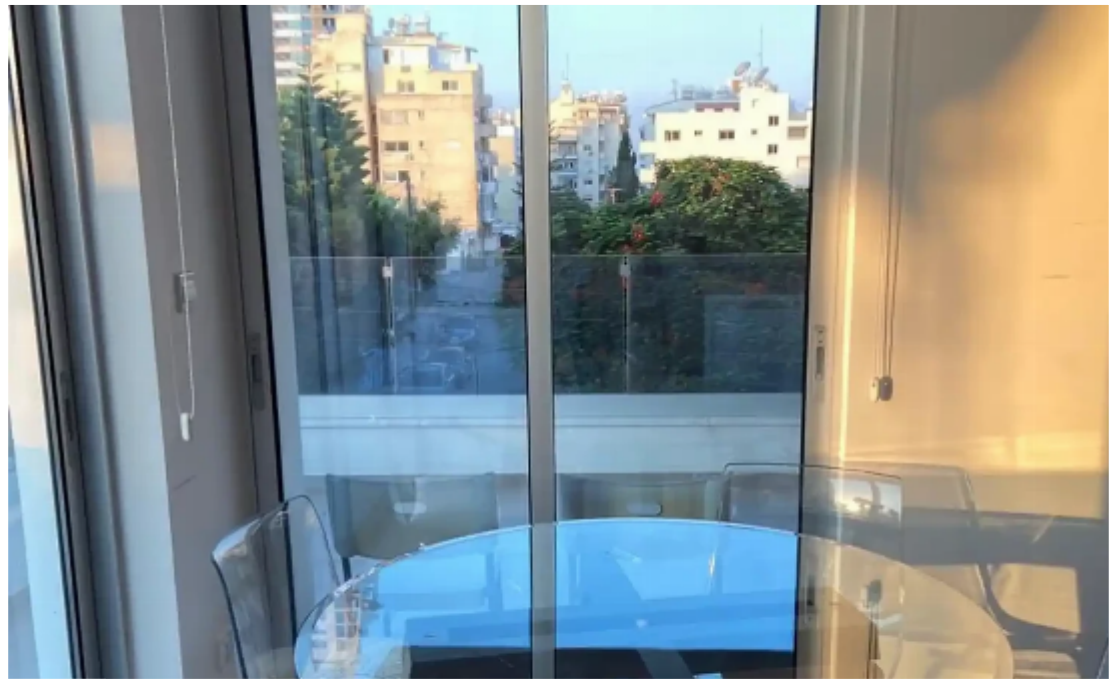

2-bedroom apartment to rent

€2.200

Limassol, Griva-Digeni-Neapoli-3101 , Cyprus

Offered at: €2,200

Estate ID: 51076

Ref: ba5344260

NET internal area: **84**

Bathrooms: **2**

Bedrooms: **2**

Parking spaces: **Covered cars**

Available from: **2024-07-18**

Offered at: **2,200**

Type: **Apartment**

Embrace the comfort of space and modern amenities at this generously sized 2-bedroom apartment located in Neapolis, Limassol just 400m away from Limassol beach front. The vibrant commercial city centre is located 12 walking minutes away. The apartment is within a modern building consisting of four floors and only 7 apartments. There are six 2-bedroom flats and one four bedroom flat. It was designed by the well known and very talented architect Kyros Lontos. It was constructed using first quality materials and Italian kitchen Ideal location: walking distance to the beach (400m), shops, restaurants, coffee shops etc. 2 bedrooms 1 bathroom 1 shower 2 toilets Open plan living area and kitch...